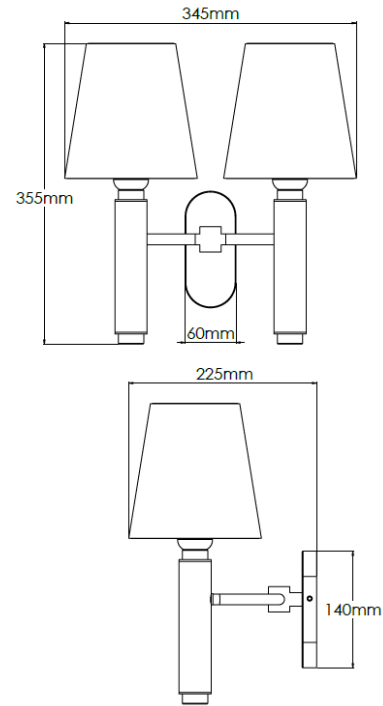

Product Description

Twin brass wall light with verdigris stem and fabric, cone shades

Technical Specification

MATERIAL	Brass / Fabric	IP Rating	IP20
FINISH	Verdigris P6/PVDG	HEIGHT	355mm
LAMPHOLDER TYPE	E27 x 2	WIDTH	345mm
RECOMMENDED LAMP	GLS	DEPTH/PROJECTION	225mm
MAX WATTAGE	16W	BACK/CEILING PLATE	140x60mm
CERTIFICATIONS	UKCA CE	BASE DIAMETER	N/A
DIMMABLE	Mains - If lamps are compatible	WEIGHT	2kg
CLASS I / II / III	Class I	SHADE MATERIAL	Fabric