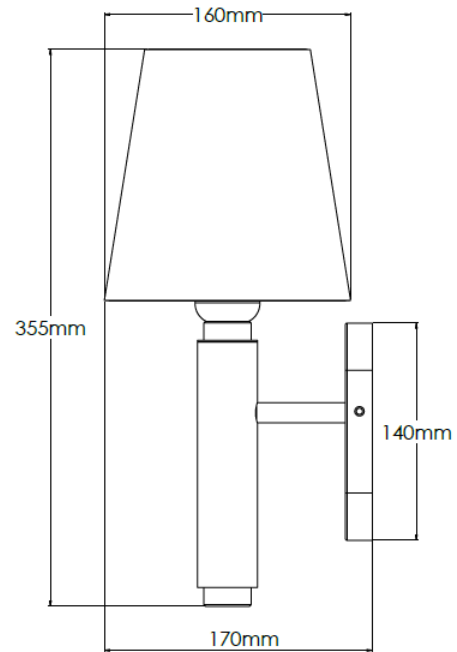

## Product Description

Brass wall light with verdigris stem and fabric, cone shade

## Technical Specification

<b>MATERIAL</b>	Brass / Fabric	<b>IP Rating</b>	IP20
<b>FINISH</b>	Verdigris P6/PVDG	<b>HEIGHT</b>	355mm
<b>LAMPHOLDER TYPE</b>	E27 x 1	<b>WIDTH</b>	160mm
<b>RECOMMENDED LAMP</b>	GLS	<b>DEPTH/PROJECTION</b>	170mm
<b>MAX WATTAGE</b>	8W	<b>BACK/CEILING PLATE</b>	140x60mm
<b>CERTIFICATIONS</b>	UKCA CE, UL	<b>BASE DIAMETER</b>	N/A
<b>DIMMABLE</b>	Mains - If lamps are compatible	<b>WEIGHT</b>	1.5kg
<b>CLASS I / II / III</b>	Class I	<b>SHADE MATERIAL</b>	Fabric