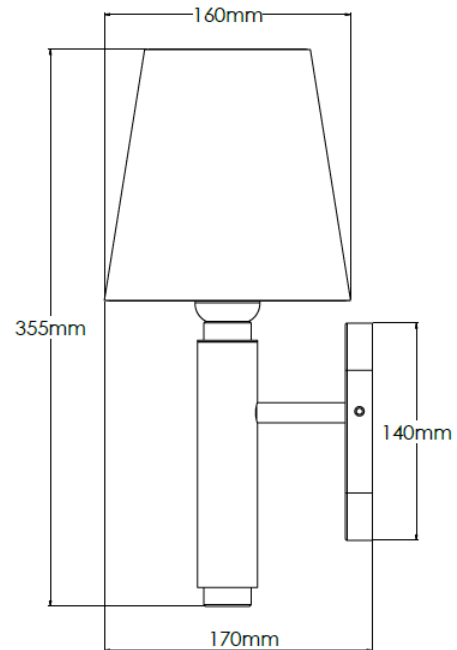

Product Description

Brass wall light with verdigris stem and fabric, cone shade

Technical Specification

MATERIAL	Brass / Fabric	IP Rating	IP20
FINISH	Verdigris P6/PVDG	HEIGHT	355mm
LAMPHOLDER TYPE	E27 x 1	WIDTH	160mm
RECOMMENDED LAMP	GLS	DEPTH/PROJECTION	170mm
MAX WATTAGE	8W	BACK/CEILING PLATE	140x60mm
CERTIFICATIONS	UKCA CE	BASE DIAMETER	N/A
DIMMABLE	Mains - If lamps are compatible	WEIGHT	1.5kg
CLASS I / II / III	Class I	SHADE MATERIAL	Fabric