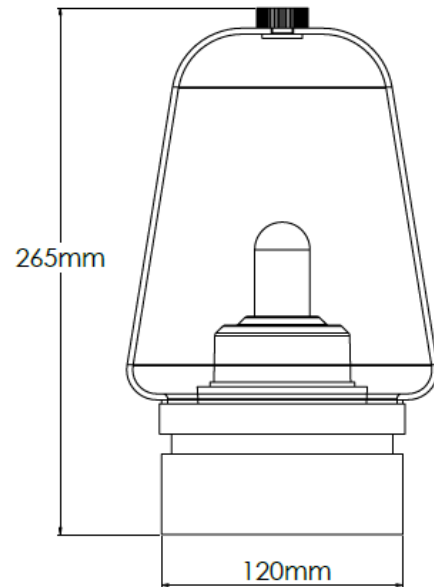

Product Description

Brass rechargeable table lamp with granite base and matt opal glass shade

Technical Specification

MATERIAL	Brass / Granite	IP Rating	IP44
FINISH	Old English Light M6/OEBL	HEIGHT	265mm
LAMPHOLDER TYPE	Rechargeable	WIDTH	155mm
RECOMMENDED LAMP	Smart Lamp SC5482	DEPTH/PROJECTION	155mm
MAX WATTAGE	N/A	BACK/CEILING PLATE	N/A
CERTIFICATIONS	UKCA CE	BASE DIAMETER	120mm
DIMMABLE	N/A	WEIGHT	2kg
CLASS I / II / III	N/A	SHADE MATERIAL	Glass