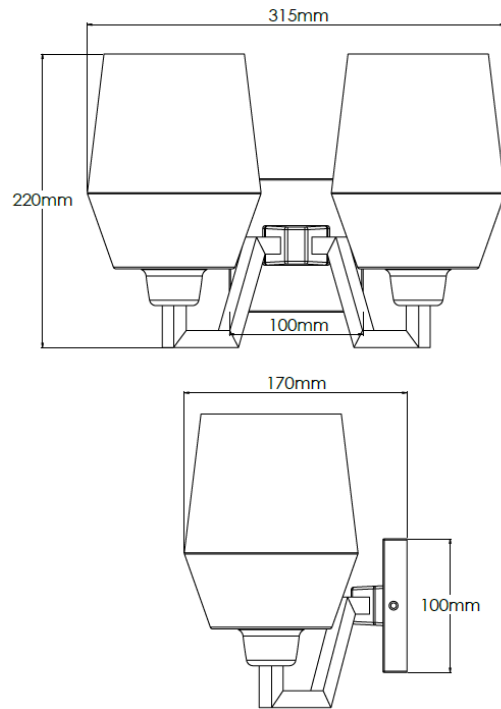

Product Description

Brass wall light with alabaster shades

Technical Specification

MATERIAL	Brass / Alabaster	IP Rating	IP20
FINISH	Old English Light M6/OEBL	HEIGHT	220mm
LAMPHOLDER TYPE	SES x 2	WIDTH	315mm
RECOMMENDED LAMP	Candle	DEPTH/PROJECTION	170mm
MAX WATTAGE	16W	BACK/CEILING PLATE	100x100mm
CERTIFICATIONS	UKCA CE	BASE DIAMETER	N/A
DIMMABLE	Mains - If lamps are compatible	WEIGHT	5kg
CLASS I / II / III	Class I	SHADE MATERIAL	Alabaster