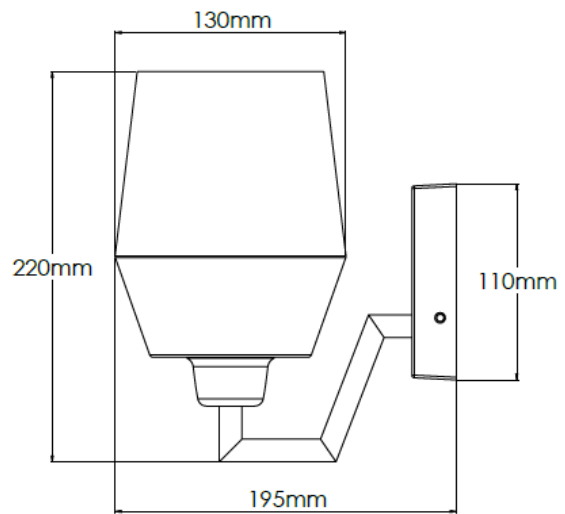

## Product Description

Brass wall light with alabaster shade

## Technical Specification

<b>MATERIAL</b>	Brass / Alabaster	<b>IP Rating</b>	IP20
<b>FINISH</b>	Old English Light M6/OEBL	<b>HEIGHT</b>	220mm
<b>LAMPHOLDER TYPE</b>	SES x 1	<b>WIDTH</b>	130mm
<b>RECOMMENDED LAMP</b>	Candle	<b>DEPTH/PROJECTION</b>	195mm
<b>MAX WATTAGE</b>	8W	<b>BACK/CEILING PLATE</b>	110x75mm
<b>CERTIFICATIONS</b>	UKCA CE	<b>BASE DIAMETER</b>	N/A
<b>DIMMABLE</b>	Mains - If lamps are compatible	<b>WEIGHT</b>	3kg
<b>CLASS I / II / III</b>	Class I	<b>SHADE MATERIAL</b>	Alabaster