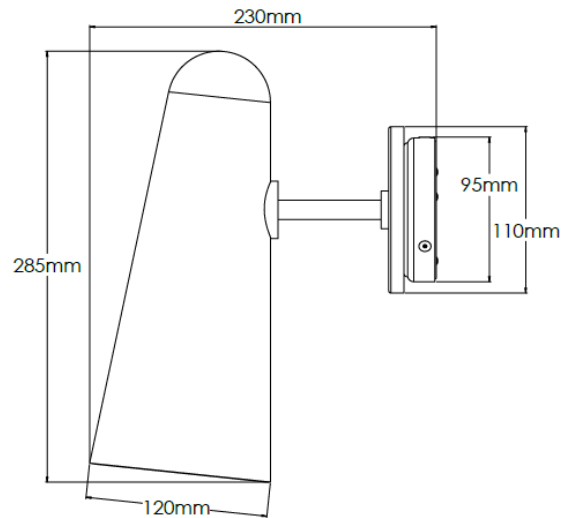

Product Description

Brass wall light with marble wall plate and opal glass shade

Technical Specification

MATERIAL	Brass / Marble / Glass	IP Rating	IP20
FINISH	Old English Light M6/OEBL	HEIGHT	285mm
LAMPHOLDER TYPE	Small G9 x 1	WIDTH	120mm
RECOMMENDED LAMP	G9	DEPTH/PROJECTION	230mm
MAX WATTAGE	4W	BACK/CEILING PLATE	110mm
CERTIFICATIONS	UKCA CE	BASE DIAMETER	N/A
DIMMABLE	Mains - If lamps are compatible	WEIGHT	3kg
CLASS I / II / III	Class I	SHADE MATERIAL	Glass