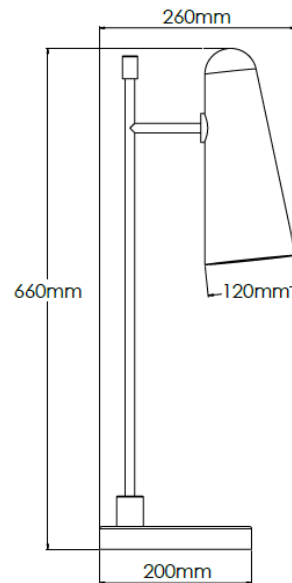

Product Description

Brass table lamp with marble base and opal glass shade

Technical Specification

MATERIAL	Brass / Marble / Glass	IP Rating	IP20
FINISH	Old English Light M6/OEBL	HEIGHT	660mm
LAMPHOLDER TYPE	Small G9 x 1	WIDTH	200mm
RECOMMENDED LAMP	G9 Only	DEPTH/PROJECTION	260mm
MAX WATTAGE	4W	BACK/CEILING PLATE	N/A
CERTIFICATIONS	UKCA CE	BASE DIAMETER	200mm
DIMMABLE	Mains - If lamps are compatible	WEIGHT	5kg
CLASS I / II / III	Class I	SHADE MATERIAL	Glass