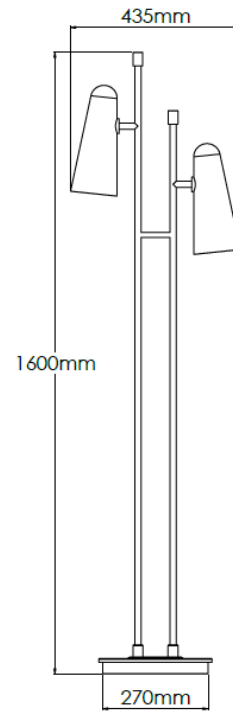

## Product Description

Brass floor lamp with marble base and opal glass shades

## Technical Specification

<b>MATERIAL</b>	Brass / Marble / Glass	<b>IP Rating</b>	IP20
<b>FINISH</b>	Old English Light M6/OEBL	<b>HEIGHT</b>	1600mm
<b>LAMPHOLDER TYPE</b>	Small G9 x 2	<b>WIDTH</b>	435mm
<b>RECOMMENDED LAMP</b>	G9 Only	<b>DEPTH/PROJECTION</b>	290mm
<b>MAX WATTAGE</b>	8W	<b>BACK/CEILING PLATE</b>	N/A
<b>CERTIFICATIONS</b>	UKCA CE	<b>BASE DIAMETER</b>	270mm
<b>DIMMABLE</b>	Mains - If lamps are compatible	<b>WEIGHT</b>	16kg
<b>CLASS I / II / III</b>	Class I	<b>SHADE MATERIAL</b>	Glass