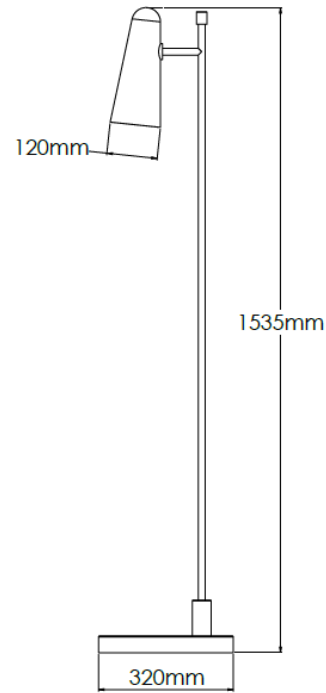

Product Description

Brass floor lamp with marble base and opal glass shade

Technical Specification

MATERIAL	Brass / Marble / Glass	IP Rating	IP20
FINISH	Old English Light M6/OEBL	HEIGHT	1535mm
LAMPHOLDER TYPE	Small G9 x 1	WIDTH	320mm
RECOMMENDED LAMP	G9 Only	DEPTH/PROJECTION	320mm
MAX WATTAGE	4W	BACK/CEILING PLATE	N/A
CERTIFICATIONS	UKCA CE	BASE DIAMETER	320mm
DIMMABLE	Mains - If lamps are compatible	WEIGHT	12kg
CLASS I / II / III	Class I	SHADE MATERIAL	Glass