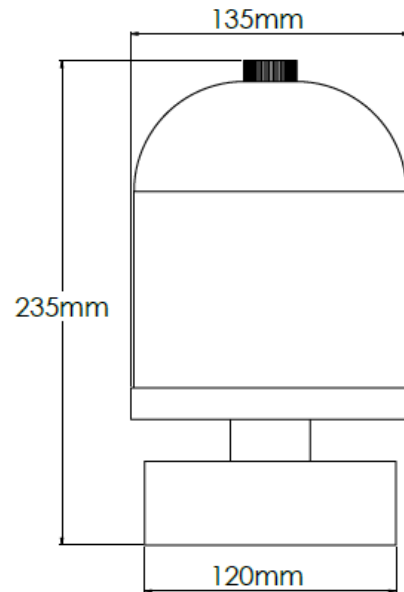

Product Description

Brass rechargeable table lamp with marble base and matt opal glass shade

Technical Specification

MATERIAL	Brass / Marble	IP Rating	IP44
FINISH	Old English Light M6/OEBL	HEIGHT	235mm
LAMPHOLDER TYPE	Rechargeable	WIDTH	135mm
RECOMMENDED LAMP	Rechargeable LED	DEPTH/PROJECTION	135mm
MAX WATTAGE	N/A	BACK/CEILING PLATE	N/A
CERTIFICATIONS	UKCA CE, UL	BASE DIAMETER	120mm
DIMMABLE	N/A	WEIGHT	2kg
CLASS I / II / III	N/A	SHADE MATERIAL	Glass