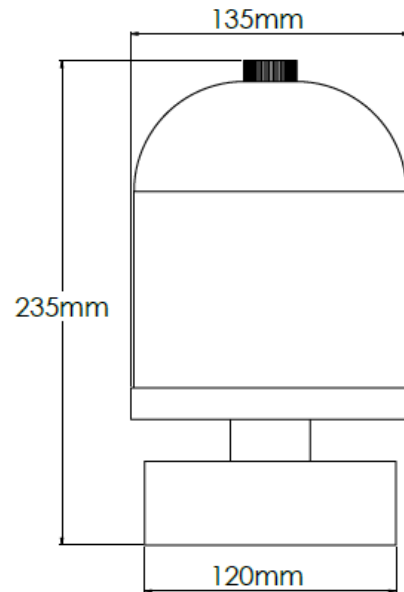

Product Description

Brass rechargeable table lamp with marble base and matt opal glass shade

Technical Specification

MATERIAL	Brass / Marble	IP Rating	IP44
FINISH	Old English Light M6/OEBL	HEIGHT	235mm
LAMPHOLDER TYPE	Rechargeable	WIDTH	135mm
RECOMMENDED LAMP	Smart Lamp SC5482	DEPTH/PROJECTION	135mm
MAX WATTAGE	N/A	BACK/CEILING PLATE	N/A
CERTIFICATIONS	UKCA CE	BASE DIAMETER	120mm
DIMMABLE	N/A	WEIGHT	2kg
CLASS I / II / III	N/A	SHADE MATERIAL	Glass