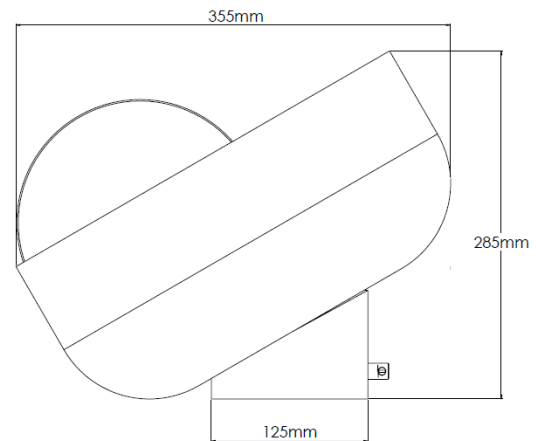

Product Description

Table lamp with spun shade and reeded glass globe

Technical Specification

MATERIAL	Mild Steel	IP Rating	IP20
FINISH	Brass Dark M2/BRD	HEIGHT	285mm
LAMPHOLDER TYPE	SES	WIDTH	355mm
RECOMMENDED LAMP	Squirrel Cage/Pear	DEPTH/PROJECTION	N/A
MAX WATTAGE	4W	BACK/CEILING PLATE	N/A
CERTIFICATIONS	UKCA CE	BASE DIAMETER	125mm
DIMMABLE	Mains - If lamps are compatible	WEIGHT	3kg
CLASS I / II / III	Class I	SHADE MATERIAL	Glass

Product Description

Table lamp with spun shade and opal glass globe

Technical Specification

MATERIAL	Mild Steel	IP Rating	IP20
FINISH	Brass Dark M2/BRD	HEIGHT	285mm
LAMPHOLDER TYPE	SES	WIDTH	355mm
RECOMMENDED LAMP	Squirrel Cage/Pear	DEPTH/PROJECTION	355mm
MAX WATTAGE	4W	BACK/CEILING PLATE	N/A
CERTIFICATIONS	UKCA CE	BASE DIAMETER	125mm
DIMMABLE	Mains - If lamps are compatible	WEIGHT	3kg
CLASS I / II / III	Class I	SHADE MATERIAL	Glass