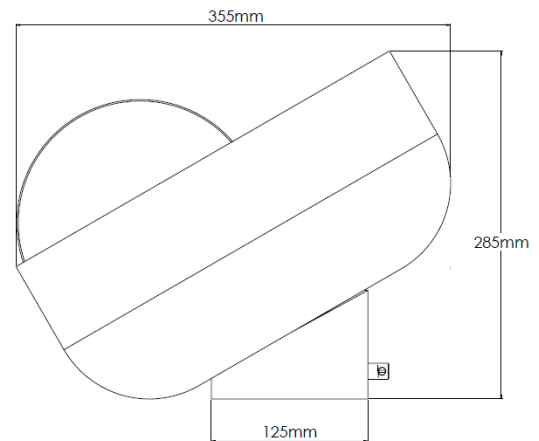

Product Description

Table lamp with spun shade and reeded glass globe

Technical Specification

MATERIAL	Mild Steel	IP Rating	IP20
FINISH	Brass Dark M2/BRD	HEIGHT	285mm
LAMPHOLDER TYPE	SES	WIDTH	355mm
RECOMMENDED LAMP	Squirrel Cage/Pear	DEPTH/PROJECTION	N/A
MAX WATTAGE	4W	BACK/CEILING PLATE	N/A
CERTIFICATIONS	UKCA CE	BASE DIAMETER	125mm
DIMMABLE	Mains - If lamps are compatible	WEIGHT	3kg
CLASS I / II / III	Class I	SHADE MATERIAL	Glass

Product Description

Table lamp with spun shade and opal glass globe

Technical Specification

MATERIAL	Mild Steel	IP Rating	IP20
FINISH	Brass Dark M2/BRD	HEIGHT	285mm
LAMPHOLDER TYPE	SES	WIDTH	355mm
RECOMMENDED LAMP	Squirrel Cage/Pear	DEPTH/PROJECTION	355mm
MAX WATTAGE	4W	BACK/CEILING PLATE	N/A
CERTIFICATIONS	UKCA CE	BASE DIAMETER	125mm
DIMMABLE	Mains - If lamps are compatible	WEIGHT	3kg
CLASS I / II / III	Class I	SHADE MATERIAL	Glass