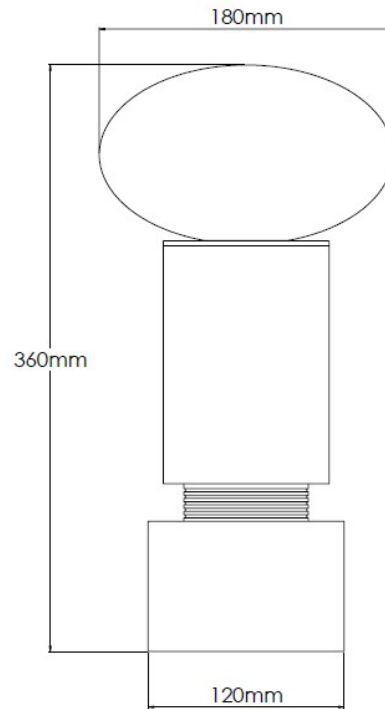

## Technical Specification

<b>MATERIAL</b>	Steel / Brass / Granite / Alabaster	<b>IP Rating</b>	IP20
<b>FINISH</b>	Carbonne M6/CRB	<b>HEIGHT</b>	360mm
<b>LAMPHOLDER TYPE</b>	Large G9	<b>WIDTH</b>	180mm
<b>RECOMMENDED LAMP</b>	G9	<b>DEPTH/PROJECTION</b>	180mm
<b>MAX WATTAGE</b>	3W	<b>BACK/CEILING PLATE</b>	N/A
<b>CERTIFICATIONS</b>	UKCA CE	<b>BASE DIAMETER</b>	120mm
<b>DIMMABLE</b>	Mains - If lamps are compatible	<b>WEIGHT</b>	6kg
<b>CLASS I / II / III</b>	Class I	<b>SHADE MATERIAL</b>	Alabaster

## Technical Specification

<b>MATERIAL</b>	Steel / Brass / Granite / Glass	<b>IP Rating</b>	IP20
<b>FINISH</b>	Carbonne M6/CRB	<b>HEIGHT</b>	360mm
<b>LAMPHOLDER TYPE</b>	Large G9	<b>WIDTH</b>	180mm
<b>RECOMMENDED LAMP</b>	G9	<b>DEPTH/PROJECTION</b>	180mm
<b>MAX WATTAGE</b>	3W	<b>BACK/CEILING PLATE</b>	N/A
<b>CERTIFICATIONS</b>	UKCA CE	<b>BASE DIAMETER</b>	120mm
<b>DIMMABLE</b>	Mains - If lamps are compatible	<b>WEIGHT</b>	6kg
<b>CLASS I / II / III</b>	Class I	<b>SHADE MATERIAL</b>	Glass

## Technical Specification

<b>MATERIAL</b>	Steel / Brass / Marble / Alabaster	<b>IP Rating</b>	IP20
<b>FINISH</b>	Carbonne M6/CRB	<b>HEIGHT</b>	360mm
<b>LAMPHOLDER TYPE</b>	Large G9	<b>WIDTH</b>	180mm
<b>RECOMMENDED LAMP</b>	G9	<b>DEPTH/PROJECTION</b>	180mm
<b>MAX WATTAGE</b>	3W	<b>BACK/CEILING PLATE</b>	N/A
<b>CERTIFICATIONS</b>	UKCA CE	<b>BASE DIAMETER</b>	120mm
<b>DIMMABLE</b>	Mains - If lamps are compatible	<b>WEIGHT</b>	6kg
<b>CLASS I / II / III</b>	Class I	<b>SHADE MATERIAL</b>	Alabaster

## Technical Specification

<b>MATERIAL</b>	Steel / Brass / Marble / Glass	<b>IP Rating</b>	IP20
<b>FINISH</b>	Carbonne M6/CRB	<b>HEIGHT</b>	360mm
<b>LAMPHOLDER TYPE</b>	Large G9	<b>WIDTH</b>	180mm
<b>RECOMMENDED LAMP</b>	G9	<b>DEPTH/PROJECTION</b>	180mm
<b>MAX WATTAGE</b>	3W	<b>BACK/CEILING PLATE</b>	N/A
<b>CERTIFICATIONS</b>	UKCA CE	<b>BASE DIAMETER</b>	120mm
<b>DIMMABLE</b>	Mains - If lamps are compatible	<b>WEIGHT</b>	6kg
<b>CLASS I / II / III</b>	Class I	<b>SHADE MATERIAL</b>	Glass