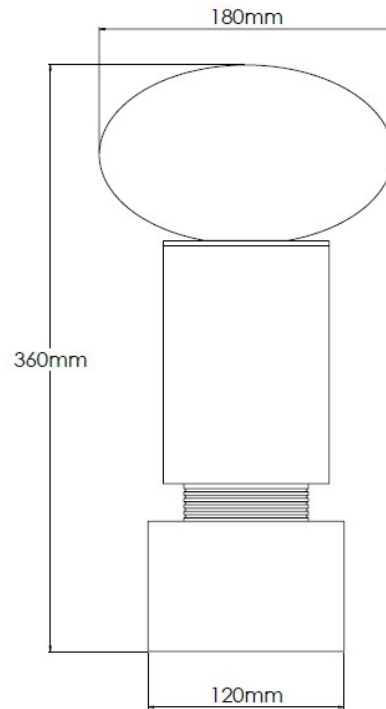

## Technical Specification

<b>MATERIAL</b>	Steel / Brass / Granite / Alabaster	<b>IP Rating</b>	IP20
<b>FINISH</b>	Carbonne M6/CRB	<b>HEIGHT</b>	360mm
<b>LAMPHOLDER TYPE</b>	Large G9	<b>WIDTH</b>	180mm
<b>RECOMMENDED LAMP</b>	G9	<b>DEPTH/PROJECTION</b>	180mm
<b>MAX WATTAGE</b>	3W	<b>BACK/CEILING PLATE</b>	N/A
<b>CERTIFICATIONS</b>	UKCA CE	<b>BASE DIAMETER</b>	120mm
<b>DIMMABLE</b>	Mains - If lamps are compatible	<b>WEIGHT</b>	6kg
<b>CLASS I / II / III</b>	Class I	<b>SHADE MATERIAL</b>	Alabaster

## Technical Specification

<b>MATERIAL</b>	Steel / Brass / Granite / Glass	<b>IP Rating</b>	IP20
<b>FINISH</b>	Carbonne M6/CRB	<b>HEIGHT</b>	360mm
<b>LAMPHOLDER TYPE</b>	Large G9	<b>WIDTH</b>	180mm
<b>RECOMMENDED LAMP</b>	G9	<b>DEPTH/PROJECTION</b>	180mm
<b>MAX WATTAGE</b>	3W	<b>BACK/CEILING PLATE</b>	N/A
<b>CERTIFICATIONS</b>	UKCA CE	<b>BASE DIAMETER</b>	120mm
<b>DIMMABLE</b>	Mains - If lamps are compatible	<b>WEIGHT</b>	6kg
<b>CLASS I / II / III</b>	Class I	<b>SHADE MATERIAL</b>	Glass

## Technical Specification

<b>MATERIAL</b>	Steel / Brass / Marble / Alabaster	<b>IP Rating</b>	IP20
<b>FINISH</b>	Carbonne M6/CRB	<b>HEIGHT</b>	360mm
<b>LAMPHOLDER TYPE</b>	Large G9	<b>WIDTH</b>	180mm
<b>RECOMMENDED LAMP</b>	G9	<b>DEPTH/PROJECTION</b>	180mm
<b>MAX WATTAGE</b>	3W	<b>BACK/CEILING PLATE</b>	N/A
<b>CERTIFICATIONS</b>	UKCA CE	<b>BASE DIAMETER</b>	120mm
<b>DIMMABLE</b>	Mains - If lamps are compatible	<b>WEIGHT</b>	6kg
<b>CLASS I / II / III</b>	Class I	<b>SHADE MATERIAL</b>	Alabaster

## Technical Specification

<b>MATERIAL</b>	Steel / Brass / Marble / Glass	<b>IP Rating</b>	IP20
<b>FINISH</b>	Carbonne M6/CRB	<b>HEIGHT</b>	360mm
<b>LAMPHOLDER TYPE</b>	Large G9	<b>WIDTH</b>	180mm
<b>RECOMMENDED LAMP</b>	G9	<b>DEPTH/PROJECTION</b>	180mm
<b>MAX WATTAGE</b>	3W	<b>BACK/CEILING PLATE</b>	N/A
<b>CERTIFICATIONS</b>	UKCA CE	<b>BASE DIAMETER</b>	120mm
<b>DIMMABLE</b>	Mains - If lamps are compatible	<b>WEIGHT</b>	6kg
<b>CLASS I / II / III</b>	Class I	<b>SHADE MATERIAL</b>	Glass