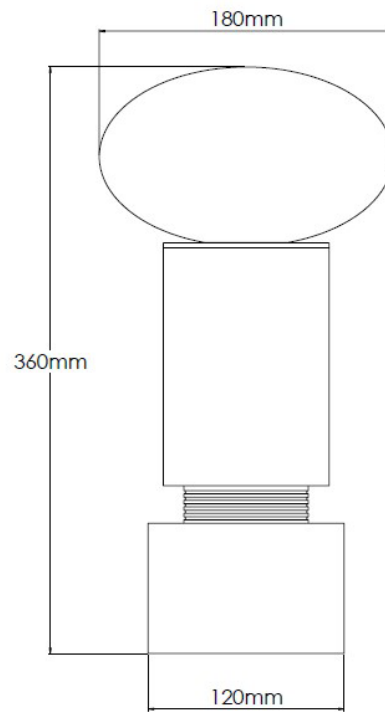

## Technical Specification

<b>MATERIAL</b>	Steel / Brass / Granite / Alabaster	<b>IP Rating</b>	IP20
<b>FINISH</b>	Carbonne M6/CRB	<b>HEIGHT</b>	360mm
<b>LAMPHOLDER TYPE</b>	Large G9	<b>WIDTH</b>	180mm
<b>RECOMMENDED LAMP</b>	G9	<b>DEPTH/PROJECTION</b>	180mm
<b>MAX WATTAGE</b>	3W	<b>BACK/CEILING PLATE</b>	N/A
<b>CERTIFICATIONS</b>	UKCA CE	<b>BASE DIAMETER</b>	120mm
<b>DIMMABLE</b>	Mains - If lamps are compatible	<b>WEIGHT</b>	6kg
<b>CLASS I / II / III</b>	Class I	<b>SHADE MATERIAL</b>	Alabaster

## Technical Specification

<b>MATERIAL</b>	Steel / Brass / Granite / Glass	<b>IP Rating</b>	IP20
<b>FINISH</b>	Carbonne M6/CRB	<b>HEIGHT</b>	360mm
<b>LAMPHOLDER TYPE</b>	Large G9	<b>WIDTH</b>	180mm
<b>RECOMMENDED LAMP</b>	G9	<b>DEPTH/PROJECTION</b>	180mm
<b>MAX WATTAGE</b>	3W	<b>BACK/CEILING PLATE</b>	N/A
<b>CERTIFICATIONS</b>	UKCA CE	<b>BASE DIAMETER</b>	120mm
<b>DIMMABLE</b>	Mains - If lamps are compatible	<b>WEIGHT</b>	6kg
<b>CLASS I / II / III</b>	Class I	<b>SHADE MATERIAL</b>	Glass

## Technical Specification

<b>MATERIAL</b>	Steel / Brass / Marble / Alabaster	<b>IP Rating</b>	IP20
<b>FINISH</b>	Carbonne M6/CRB	<b>HEIGHT</b>	360mm
<b>LAMPHOLDER TYPE</b>	Large G9	<b>WIDTH</b>	180mm
<b>RECOMMENDED LAMP</b>	G9	<b>DEPTH/PROJECTION</b>	180mm
<b>MAX WATTAGE</b>	3W	<b>BACK/CEILING PLATE</b>	N/A
<b>CERTIFICATIONS</b>	UKCA CE	<b>BASE DIAMETER</b>	120mm
<b>DIMMABLE</b>	Mains - If lamps are compatible	<b>WEIGHT</b>	6kg
<b>CLASS I / II / III</b>	Class I	<b>SHADE MATERIAL</b>	Alabaster

## Technical Specification

<b>MATERIAL</b>	Steel / Brass / Marble / Glass	<b>IP Rating</b>	IP20
<b>FINISH</b>	Carbonne M6/CRB	<b>HEIGHT</b>	360mm
<b>LAMPHOLDER TYPE</b>	Large G9	<b>WIDTH</b>	180mm
<b>RECOMMENDED LAMP</b>	G9	<b>DEPTH/PROJECTION</b>	180mm
<b>MAX WATTAGE</b>	3W	<b>BACK/CEILING PLATE</b>	N/A
<b>CERTIFICATIONS</b>	UKCA CE	<b>BASE DIAMETER</b>	120mm
<b>DIMMABLE</b>	Mains - If lamps are compatible	<b>WEIGHT</b>	6kg
<b>CLASS I / II / III</b>	Class I	<b>SHADE MATERIAL</b>	Glass