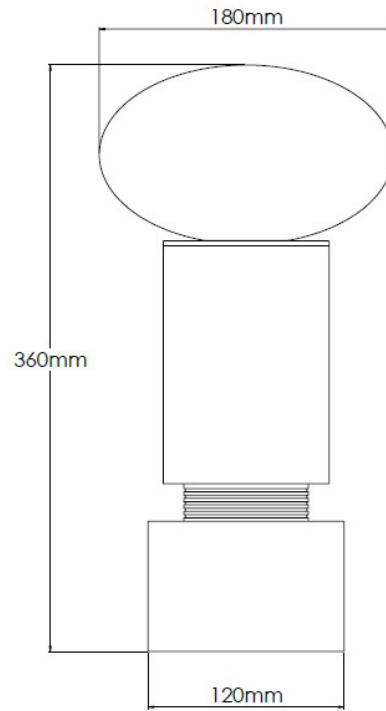

## Technical Specification

<b>MATERIAL</b>	Steel / Brass / Granite / Alabaster	<b>IP Rating</b>	IP20
<b>FINISH</b>	Carbonne M6/CRB	<b>HEIGHT</b>	360mm
<b>LAMPHOLDER TYPE</b>	Large G9	<b>WIDTH</b>	180mm
<b>RECOMMENDED LAMP</b>	G9	<b>DEPTH/PROJECTION</b>	180mm
<b>MAX WATTAGE</b>	3W	<b>BACK/CEILING PLATE</b>	N/A
<b>CERTIFICATIONS</b>	UKCA CE	<b>BASE DIAMETER</b>	120mm
<b>DIMMABLE</b>	Mains - If lamps are compatible	<b>WEIGHT</b>	6kg
<b>CLASS I / II / III</b>	Class I	<b>SHADE MATERIAL</b>	Alabaster

## Technical Specification

<b>MATERIAL</b>	Steel / Brass / Granite / Glass	<b>IP Rating</b>	IP20
<b>FINISH</b>	Carbonne M6/CRB	<b>HEIGHT</b>	360mm
<b>LAMPHOLDER TYPE</b>	Large G9	<b>WIDTH</b>	180mm
<b>RECOMMENDED LAMP</b>	G9	<b>DEPTH/PROJECTION</b>	180mm
<b>MAX WATTAGE</b>	3W	<b>BACK/CEILING PLATE</b>	N/A
<b>CERTIFICATIONS</b>	UKCA CE	<b>BASE DIAMETER</b>	120mm
<b>DIMMABLE</b>	Mains - If lamps are compatible	<b>WEIGHT</b>	6kg
<b>CLASS I / II / III</b>	Class I	<b>SHADE MATERIAL</b>	Glass

## Technical Specification

<b>MATERIAL</b>	Steel / Brass / Marble / Alabaster	<b>IP Rating</b>	IP20
<b>FINISH</b>	Carbonne M6/CRB	<b>HEIGHT</b>	360mm
<b>LAMPHOLDER TYPE</b>	Large G9	<b>WIDTH</b>	180mm
<b>RECOMMENDED LAMP</b>	G9	<b>DEPTH/PROJECTION</b>	180mm
<b>MAX WATTAGE</b>	3W	<b>BACK/CEILING PLATE</b>	N/A
<b>CERTIFICATIONS</b>	UKCA CE	<b>BASE DIAMETER</b>	120mm
<b>DIMMABLE</b>	Mains - If lamps are compatible	<b>WEIGHT</b>	6kg
<b>CLASS I / II / III</b>	Class I	<b>SHADE MATERIAL</b>	Alabaster

## Technical Specification

<b>MATERIAL</b>	Steel / Brass / Marble / Glass	<b>IP Rating</b>	IP20
<b>FINISH</b>	Carbonne M6/CRB	<b>HEIGHT</b>	360mm
<b>LAMPHOLDER TYPE</b>	Large G9	<b>WIDTH</b>	180mm
<b>RECOMMENDED LAMP</b>	G9	<b>DEPTH/PROJECTION</b>	180mm
<b>MAX WATTAGE</b>	3W	<b>BACK/CEILING PLATE</b>	N/A
<b>CERTIFICATIONS</b>	UKCA CE	<b>BASE DIAMETER</b>	120mm
<b>DIMMABLE</b>	Mains - If lamps are compatible	<b>WEIGHT</b>	6kg
<b>CLASS I / II / III</b>	Class I	<b>SHADE MATERIAL</b>	Glass