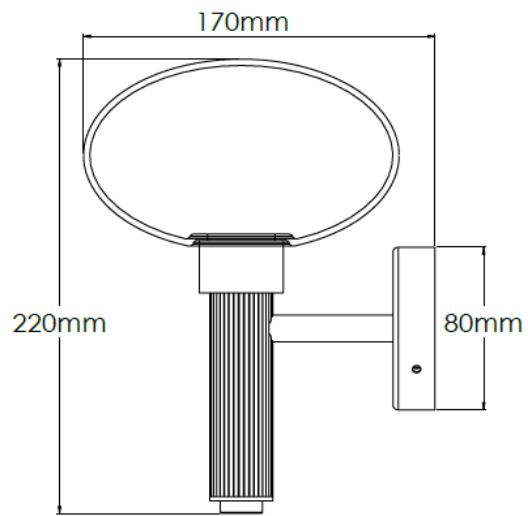

Product Description

Medium Wall light with Alabaster shade

Technical Specification

MATERIAL	Brass / Alabaster	IP Rating	IP20
FINISH	Old English Dark M6/OEBD	HEIGHT	220mm
LAMPHOLDER TYPE	Large G9 x 1	WIDTH	150mm
RECOMMENDED LAMP	G9	DEPTH/PROJECTION	170mm
MAX WATTAGE	3W	BACK/CEILING PLATE	80mm
CERTIFICATIONS	UKCA CE	BASE DIAMETER	N/A
DIMMABLE	Mains - If lamps are compatible	WEIGHT	3kg
CLASS I / II / III	Class I	SHADE MATERIAL	Alabaster

Product Description

Medium Wall light with Glass shade

Technical Specification

MATERIAL	Brass / Glass	IP Rating	IP20
FINISH	Old English Dark M6/OEBD	HEIGHT	220mm
LAMPHOLDER TYPE	Large G9 x 1	WIDTH	150mm
RECOMMENDED LAMP	G9	DEPTH/PROJECTION	170mm
MAX WATTAGE	3W	BACK/CEILING PLATE	80mm
CERTIFICATIONS	UKCA CE	BASE DIAMETER	N/A
DIMMABLE	Mains - If lamps are compatible	WEIGHT	3kg
CLASS I / II / III	Class I	SHADE MATERIAL	Glass