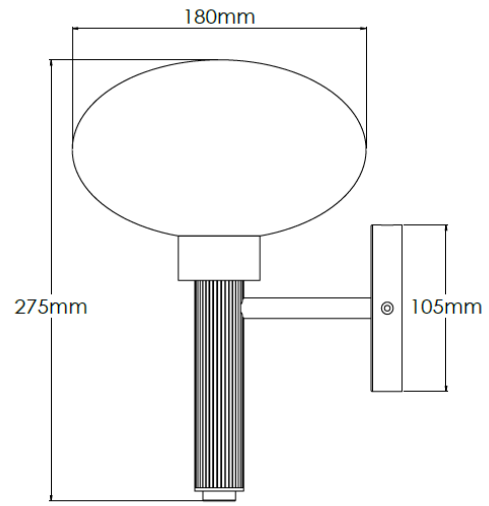

Product Description

Large Wall light with Alabaster shade

Technical Specification

MATERIAL	Brass / Alabaster	IP Rating	IP20
FINISH	Old English Dark M6/OEBD	HEIGHT	275mm
LAMPHOLDER TYPE	Large G9 x 1	WIDTH	180mm
RECOMMENDED LAMP	G9	DEPTH/PROJECTION	205mm
MAX WATTAGE	3W	BACK/CEILING PLATE	105mm
CERTIFICATIONS	UKCA CE	BASE DIAMETER	N/A
DIMMABLE	Mains - If lamps are compatible	WEIGHT	3kg
CLASS I / II / III	Class I	SHADE MATERIAL	Alabaster

Product Description

Large Wall light with Glass shade

Technical Specification

MATERIAL	Brass / Glass	IP Rating	IP20
FINISH	Old English Dark M6/OEBD	HEIGHT	275mm
LAMPHOLDER TYPE	Large G9 x 1	WIDTH	180mm
RECOMMENDED LAMP	G9	DEPTH/PROJECTION	205mm
MAX WATTAGE	3W	BACK/CEILING PLATE	105mm
CERTIFICATIONS	UKCA CE	BASE DIAMETER	N/A
DIMMABLE	Mains - If lamps are compatible	WEIGHT	3kg
CLASS I / II / III	Class I	SHADE MATERIAL	Glass