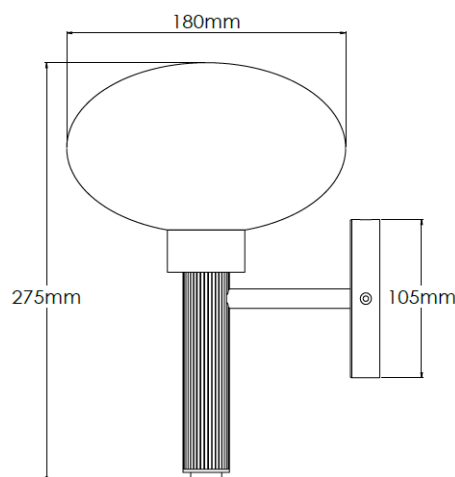

Product Description

Large Wall light with Alabaster shade

Technical Specification

MATERIAL	Brass / Alabaster	IP Rating	IP20
FINISH	Old English Dark M6/OEBD	HEIGHT	275mm
LAMPHOLDER TYPE	Large G9 x 1	WIDTH	180mm
RECOMMENDED LAMP	G9	DEPTH/PROJECTION	205mm
MAX WATTAGE	3W	BACK/CEILING PLATE	105mm
CERTIFICATIONS	UKCA CE	BASE DIAMETER	N/A
DIMMABLE	Mains - If lamps are compatible	WEIGHT	3kg
CLASS I / II / III	Class I	SHADE MATERIAL	Alabaster

Product Description

Large Wall light with Glass shade

Technical Specification

MATERIAL	Brass / Glass	IP Rating	IP20
FINISH	Old English Dark M6/OEBD	HEIGHT	275mm
LAMPHOLDER TYPE	Large G9 x 1	WIDTH	180mm
RECOMMENDED LAMP	G9	DEPTH/PROJECTION	205mm
MAX WATTAGE	3W	BACK/CEILING PLATE	105mm
CERTIFICATIONS	UKCA CE	BASE DIAMETER	N/A
DIMMABLE	Mains - If lamps are compatible	WEIGHT	3kg
CLASS I / II / III	Class I	SHADE MATERIAL	Glass