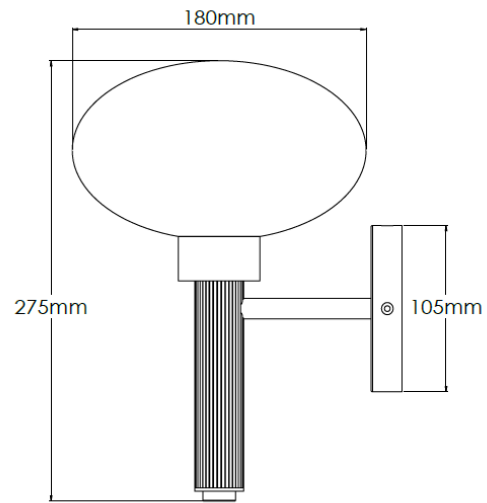

## Product Description

Large Wall light with Alabaster shade

## Technical Specification

<b>MATERIAL</b>	Brass / Alabaster	<b>IP Rating</b>	IP20
<b>FINISH</b>	Old English Dark M6/OEBD	<b>HEIGHT</b>	275mm
<b>LAMPHOLDER TYPE</b>	Large G9 x 1	<b>WIDTH</b>	180mm
<b>RECOMMENDED LAMP</b>	G9	<b>DEPTH/PROJECTION</b>	205mm
<b>MAX WATTAGE</b>	3W	<b>BACK/CEILING PLATE</b>	105mm
<b>CERTIFICATIONS</b>	UKCA CE	<b>BASE DIAMETER</b>	N/A
<b>DIMMABLE</b>	Mains - If lamps are compatible	<b>WEIGHT</b>	3kg
<b>CLASS I / II / III</b>	Class I	<b>SHADE MATERIAL</b>	Alabaster

## Product Description

Large Wall light with Glass shade

## Technical Specification

<b>MATERIAL</b>	Brass / Glass	<b>IP Rating</b>	IP20
<b>FINISH</b>	Old English Dark M6/OEBD	<b>HEIGHT</b>	275mm
<b>LAMPHOLDER TYPE</b>	Large G9 x 1	<b>WIDTH</b>	180mm
<b>RECOMMENDED LAMP</b>	G9	<b>DEPTH/PROJECTION</b>	205mm
<b>MAX WATTAGE</b>	3W	<b>BACK/CEILING PLATE</b>	105mm
<b>CERTIFICATIONS</b>	UKCA CE	<b>BASE DIAMETER</b>	N/A
<b>DIMMABLE</b>	Mains - If lamps are compatible	<b>WEIGHT</b>	3kg
<b>CLASS I / II / III</b>	Class I	<b>SHADE MATERIAL</b>	Glass