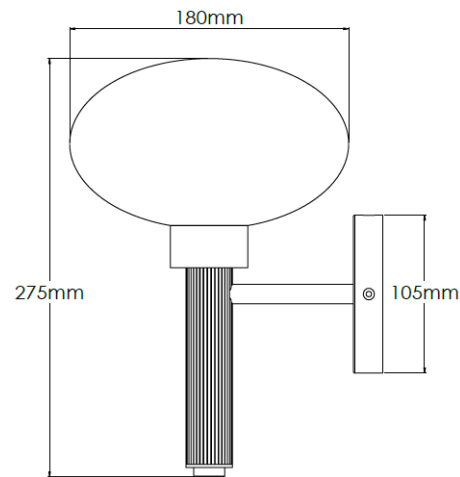

## Product Description

Large Wall light with Alabaster shade

## Technical Specification

<b>MATERIAL</b>	Brass / Alabaster	<b>IP Rating</b>	IP20
<b>FINISH</b>	Old English Dark M6/OEBD	<b>HEIGHT</b>	275mm
<b>LAMPHOLDER TYPE</b>	Large G9 x 1	<b>WIDTH</b>	180mm
<b>RECOMMENDED LAMP</b>	G9	<b>DEPTH/PROJECTION</b>	205mm
<b>MAX WATTAGE</b>	3W	<b>BACK/CEILING PLATE</b>	105mm
<b>CERTIFICATIONS</b>	UKCA CE	<b>BASE DIAMETER</b>	N/A
<b>DIMMABLE</b>	Mains - If lamps are compatible	<b>WEIGHT</b>	3kg
<b>CLASS I / II / III</b>	Class I	<b>SHADE MATERIAL</b>	Alabaster

## Product Description

Large Wall light with Glass shade

## Technical Specification

<b>MATERIAL</b>	Brass / Glass	<b>IP Rating</b>	IP20
<b>FINISH</b>	Old English Dark M6/OEBD	<b>HEIGHT</b>	275mm
<b>LAMPHOLDER TYPE</b>	Large G9 x 1	<b>WIDTH</b>	180mm
<b>RECOMMENDED LAMP</b>	G9	<b>DEPTH/PROJECTION</b>	205mm
<b>MAX WATTAGE</b>	3W	<b>BACK/CEILING PLATE</b>	105mm
<b>CERTIFICATIONS</b>	UKCA CE	<b>BASE DIAMETER</b>	N/A
<b>DIMMABLE</b>	Mains - If lamps are compatible	<b>WEIGHT</b>	3kg
<b>CLASS I / II / III</b>	Class I	<b>SHADE MATERIAL</b>	Glass