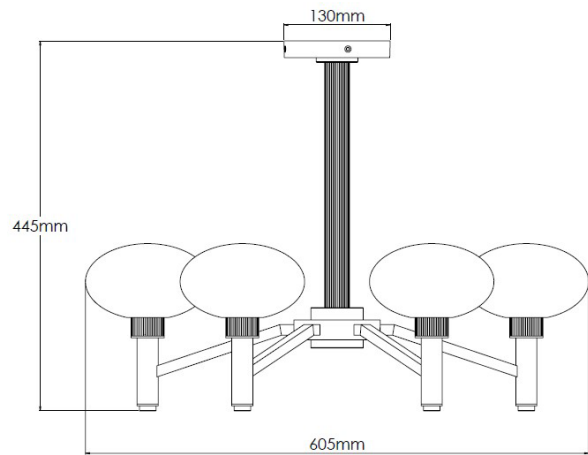

Product Description

6-arm old english dark chandelier with oval alabaster shade

Technical Specification

MATERIAL	Brass / Alabaster	IP Rating	IP20
FINISH	Old English Brass Dark - M6/OEBD	HEIGHT	445mm
LAMPHOLDER TYPE	Large G9	WIDTH	605mm
RECOMMENDED LAMP	G9 Only	DEPTH/PROJECTION	605mm
MAX WATTAGE	18W	BACK/CEILING PLATE	130mm
CERTIFICATIONS	UKCA CE	BASE DIAMETER	N/A
DIMMABLE	Mains - If lamps are compatible	WEIGHT	8kg
CLASS I / II / III	Class I	SHADE MATERIAL	Alabaster

Product Description

6-arm old english dark chandelier with oval glass shade

Technical Specification

MATERIAL	Brass / Glass	IP Rating	IP20
FINISH	Old English Brass Dark - M6/OEBD	HEIGHT	445mm
LAMPHOLDER TYPE	Large G9	WIDTH	605mm
RECOMMENDED LAMP	G9 Only	DEPTH/PROJECTION	605mm
MAX WATTAGE	18W	BACK/CEILING PLATE	130mm
CERTIFICATIONS	UKCA CE	BASE DIAMETER	N/A
DIMMABLE	Mains - If lamps are compatible	WEIGHT	8kg
CLASS I / II / III	Class I	SHADE MATERIAL	Glass