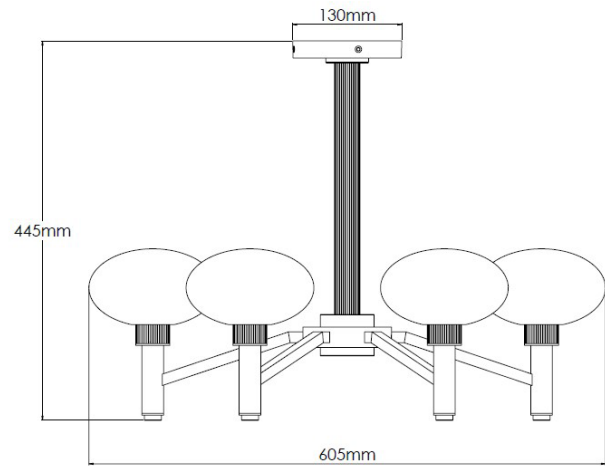

Product Description

6-arm old english dark chandelier with oval alabaster shade

Technical Specification

MATERIAL	Brass / Alabaster	IP Rating	IP20
FINISH	Old English Brass Dark - M6/OEBD	HEIGHT	445mm
LAMPHOLDER TYPE	Large G9	WIDTH	605mm
RECOMMENDED LAMP	G9 Only	DEPTH/PROJECTION	605mm
MAX WATTAGE	18W	BACK/CEILING PLATE	130mm
CERTIFICATIONS	UKCA CE	BASE DIAMETER	N/A
DIMMABLE	Mains - If lamps are compatible	WEIGHT	8kg
CLASS I / II / III	Class I	SHADE MATERIAL	Alabaster

Product Description

6-arm old english dark chandelier with oval glass shade

Technical Specification

MATERIAL	Brass / Glass	IP Rating	IP20
FINISH	Old English Brass Dark - M6/OEBD	HEIGHT	445mm
LAMPHOLDER TYPE	Large G9	WIDTH	605mm
RECOMMENDED LAMP	G9 Only	DEPTH/PROJECTION	605mm
MAX WATTAGE	18W	BACK/CEILING PLATE	130mm
CERTIFICATIONS	UKCA CE	BASE DIAMETER	N/A
DIMMABLE	Mains - If lamps are compatible	WEIGHT	8kg
CLASS I / II / III	Class I	SHADE MATERIAL	Glass