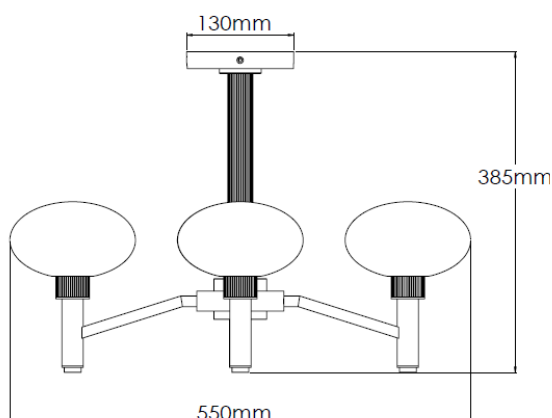

Product Description

4 arm old english dark chandelier with oval alabaster shade

Technical Specification

MATERIAL	Brass / Alabaster	IP Rating	IP20
FINISH	Old English Brass - M6/OEB	HEIGHT	385mm
LAMPHOLDER TYPE	Large G9 x 4	WIDTH	550mm
RECOMMENDED LAMP	G9 Only	DEPTH/PROJECTION	550mm
MAX WATTAGE	12W	BACK/CEILING PLATE	130mm
CERTIFICATIONS	UKCA CE	BASE DIAMETER	N/A
DIMMABLE	Mains - If lamps are compatible	WEIGHT	6kg
CLASS I / II / III	Class I	SHADE MATERIAL	Alabaster

Product Description

4 arm old english dark chandelier with oval glass shade

Technical Specification

MATERIAL	Brass / Glass	IP Rating	IP20
FINISH	Old English Brass - M6/OEB	HEIGHT	385mm
LAMPHOLDER TYPE	Large G9 x 4	WIDTH	550mm
RECOMMENDED LAMP	G9 Only	DEPTH/PROJECTION	550mm
MAX WATTAGE	12W	BACK/CEILING PLATE	130mm
CERTIFICATIONS	UKCA CE	BASE DIAMETER	N/A
DIMMABLE	Mains - If lamps are compatible	WEIGHT	6kg
CLASS I / II / III	Class I	SHADE MATERIAL	Glass