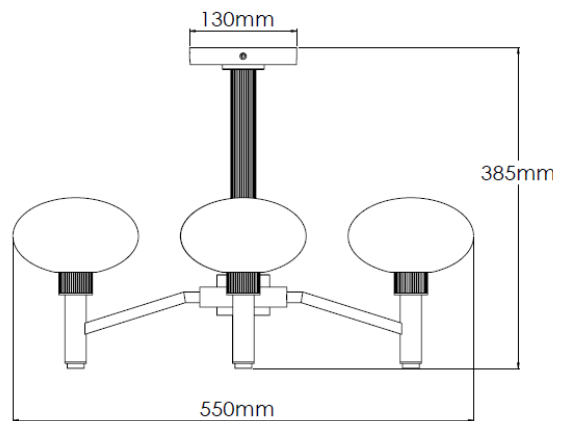

Product Description

4 arm old english dark chandelier with oval alabaster shade

Technical Specification

MATERIAL	Brass / Alabaster	IP Rating	IP20
FINISH	Old English Brass - M6/OEB	HEIGHT	385mm
LAMPHOLDER TYPE	Large G9 x 4	WIDTH	550mm
RECOMMENDED LAMP	G9 Only	DEPTH/PROJECTION	550mm
MAX WATTAGE	12W	BACK/CEILING PLATE	130mm
CERTIFICATIONS	UKCA CE	BASE DIAMETER	N/A
DIMMABLE	Mains - If lamps are compatible	WEIGHT	6kg
CLASS I / II / III	Class I	SHADE MATERIAL	Alabaster

Product Description

4 arm old english dark chandelier with oval glass shade

Technical Specification

MATERIAL	Brass / Glass	IP Rating	IP20
FINISH	Old English Brass - M6/OEB	HEIGHT	385mm
LAMPHOLDER TYPE	Large G9 x 4	WIDTH	550mm
RECOMMENDED LAMP	G9 Only	DEPTH/PROJECTION	550mm
MAX WATTAGE	12W	BACK/CEILING PLATE	130mm
CERTIFICATIONS	UKCA CE	BASE DIAMETER	N/A
DIMMABLE	Mains - If lamps are compatible	WEIGHT	6kg
CLASS I / II / III	Class I	SHADE MATERIAL	Glass