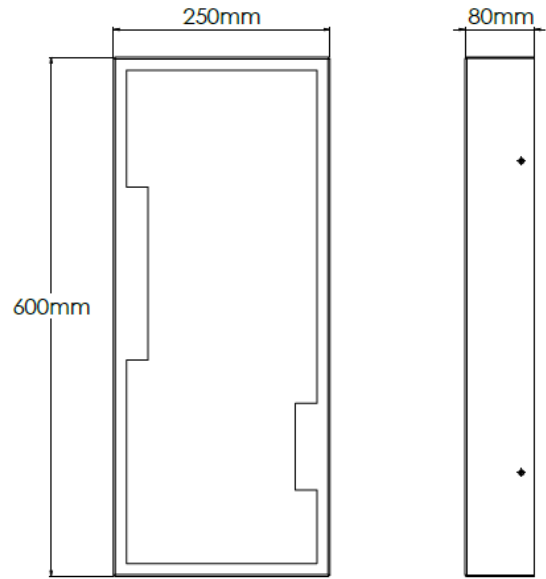

Product Description

Brass wall light with faux alabaster diffuser (left or right orientations available)

L

R

Technical Specification

| | | | |
|---------------------------|---------------------------|---------------------------|----------------|
| MATERIAL | Brass / Faux Alabaster | IP Rating | IP20 |
| FINISH | Old English Light M6/OEBL | HEIGHT | 600mm |
| LAMPHOLDER TYPE | LED Strip | WIDTH | 250mm |
| RECOMMENDED LAMP | N/A | DEPTH/PROJECTION | 80mm |
| MAX WATTAGE | 32W | BACK/CEILING PLATE | 600x250mm |
| CERTIFICATIONS | UKCA CE | BASE DIAMETER | N/A |
| DIMMABLE | Mains LED Driver | WEIGHT | 12kg |
| CLASS I / II / III | Class I | SHADE MATERIAL | Faux Alabaster |