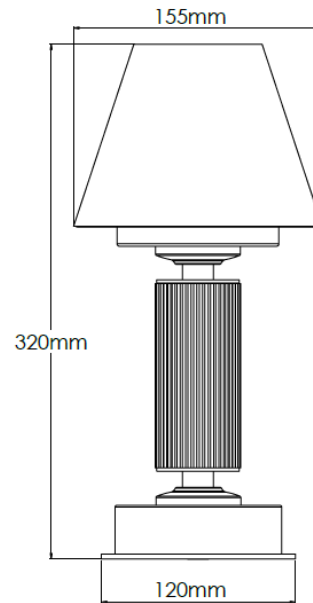

Product Description

Old English Light Rechargeable lamp with 6" ivory cotton pleated shade

Technical Specification

| | | | |
|---------------------------|---------------------------|---------------------------|--------|
| MATERIAL | Brass | IP Rating | IP20 |
| FINISH | Old English Light M6/OEBL | HEIGHT | 320mm |
| LAMPHOLDER TYPE | Rechargeable | WIDTH | 155mm |
| RECOMMENDED LAMP | Rechargeable LED | DEPTH/PROJECTION | 155mm |
| MAX WATTAGE | N/A | BACK/CEILING PLATE | N/A |
| CERTIFICATIONS | UKCA CE, UL | BASE DIAMETER | 120mm |
| DIMMABLE | N/A | WEIGHT | 3kg |
| CLASS I / II / III | N/A | SHADE MATERIAL | Fabric |

Product Description

Old English Light Rechargeable lamp with 7" cotton ivory pleated shade

Technical Specification

| | | | |
|---------------------------|---------------------------|---------------------------|--------|
| MATERIAL | Brass | IP Rating | IP20 |
| FINISH | Old English Light M6/OEBL | HEIGHT | 330mm |
| LAMPHOLDER TYPE | Rechargeable | WIDTH | 185mm |
| RECOMMENDED LAMP | Rechargeable LED | DEPTH/PROJECTION | 185mm |
| MAX WATTAGE | N/A | BACK/CEILING PLATE | N/A |
| CERTIFICATIONS | UKCA CE, UL | BASE DIAMETER | 120mm |
| DIMMABLE | N/A | WEIGHT | 3kg |
| CLASS I / II / III | N/A | SHADE MATERIAL | Fabric |

Product Description

Old English Light Rechargeable lamp with 6" snowdrift shade

Technical Specification

| | | | |
|---------------------------|---------------------------|---------------------------|--------|
| MATERIAL | Brass | IP Rating | IP20 |
| FINISH | Old English Light M6/OEBL | HEIGHT | 320mm |
| LAMPHOLDER TYPE | Rechargeable | WIDTH | 155mm |
| RECOMMENDED LAMP | Rechargeable LED | DEPTH/PROJECTION | 155mm |
| MAX WATTAGE | N/A | BACK/CEILING PLATE | N/A |
| CERTIFICATIONS | UKCA CE, UL | BASE DIAMETER | 120mm |
| DIMMABLE | N/A | WEIGHT | 3kg |
| CLASS I / II / III | N/A | SHADE MATERIAL | Fabric |