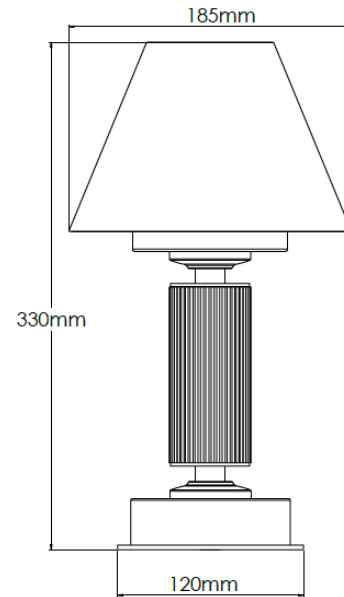

Product Description

Old English Light Rechargeable lamp with 6" ivory cotton pleated shade

Technical Specification

| | | | |
|---------------------------|---------------------------|---------------------------|--------|
| MATERIAL | Brass | IP Rating | IP20 |
| FINISH | Old English Light M6/OEBL | HEIGHT | 320mm |
| LAMPHOLDER TYPE | Rechargeable | WIDTH | 155mm |
| RECOMMENDED LAMP | Rechargeable LED | DEPTH/PROJECTION | 155mm |
| MAX WATTAGE | N/A | BACK/CEILING PLATE | N/A |
| CERTIFICATIONS | UKCA CE, UL | BASE DIAMETER | 120mm |
| DIMMABLE | N/A | WEIGHT | 3kg |
| CLASS I / II / III | N/A | SHADE MATERIAL | Fabric |

Product Description

Old English Light Rechargeable lamp with 7" cotton ivory pleated shade

Technical Specification

| | | | |
|---------------------------|---------------------------|---------------------------|--------|
| MATERIAL | Brass | IP Rating | IP20 |
| FINISH | Old English Light M6/OEBL | HEIGHT | 330mm |
| LAMPHOLDER TYPE | Rechargeable | WIDTH | 185mm |
| RECOMMENDED LAMP | Rechargeable LED | DEPTH/PROJECTION | 185mm |
| MAX WATTAGE | N/A | BACK/CEILING PLATE | N/A |
| CERTIFICATIONS | UKCA CE, UL | BASE DIAMETER | 120mm |
| DIMMABLE | N/A | WEIGHT | 3kg |
| CLASS I / II / III | N/A | SHADE MATERIAL | Fabric |

Product Description

Old English Light Rechargeable lamp with 6" snowdrift shade

Technical Specification

| | | | |
|---------------------------|---------------------------|---------------------------|--------|
| MATERIAL | Brass | IP Rating | IP20 |
| FINISH | Old English Light M6/OEBL | HEIGHT | 320mm |
| LAMPHOLDER TYPE | Rechargeable | WIDTH | 155mm |
| RECOMMENDED LAMP | Rechargeable LED | DEPTH/PROJECTION | 155mm |
| MAX WATTAGE | N/A | BACK/CEILING PLATE | N/A |
| CERTIFICATIONS | UKCA CE, UL | BASE DIAMETER | 120mm |
| DIMMABLE | N/A | WEIGHT | 3kg |
| CLASS I / II / III | N/A | SHADE MATERIAL | Fabric |