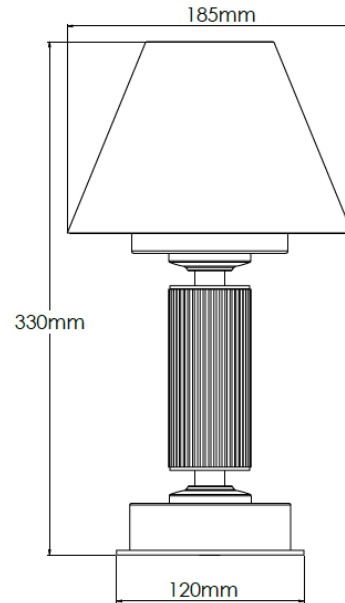

Product Description

Old English Light Rechargeable lamp with 7" cotton ivory pleated shade

Technical Specification

| | | | |
|---------------------------|---------------------------|---------------------------|--------|
| MATERIAL | Brass | IP Rating | IP20 |
| FINISH | Old English Light M6/OEBL | HEIGHT | 330mm |
| LAMPHOLDER TYPE | Rechargeable | WIDTH | 185mm |
| RECOMMENDED LAMP | Rechargeable LED | DEPTH/PROJECTION | 185mm |
| MAX WATTAGE | N/A | BACK/CEILING PLATE | N/A |
| CERTIFICATIONS | UKCA CE, UL | BASE DIAMETER | 120mm |
| DIMMABLE | N/A | WEIGHT | 3kg |
| CLASS I / II / III | N/A | SHADE MATERIAL | Fabric |

Product Description

Old English Light Rechargeable lamp with 6" snowdrift shade

Technical Specification

| | | | |
|---------------------------|---------------------------|---------------------------|--------|
| MATERIAL | Brass | IP Rating | IP20 |
| FINISH | Old English Light M6/OEBL | HEIGHT | 320mm |
| LAMPHOLDER TYPE | Rechargeable | WIDTH | 155mm |
| RECOMMENDED LAMP | Rechargeable LED | DEPTH/PROJECTION | 155mm |
| MAX WATTAGE | N/A | BACK/CEILING PLATE | N/A |
| CERTIFICATIONS | UKCA CE, UL | BASE DIAMETER | 120mm |
| DIMMABLE | N/A | WEIGHT | 3kg |
| CLASS I / II / III | N/A | SHADE MATERIAL | Fabric |

Product Description

Old English Light Rechargeable lamp with 7" snowdrift shade

Technical Specification

| | | | |
|---------------------------|---------------------------|---------------------------|--------|
| MATERIAL | Brass | IP Rating | IP20 |
| FINISH | Old English Light M6/OEBL | HEIGHT | 330mm |
| LAMPHOLDER TYPE | Rechargeable | WIDTH | 185mm |
| RECOMMENDED LAMP | Rechargeable LED | DEPTH/PROJECTION | 185mm |
| MAX WATTAGE | N/A | BACK/CEILING PLATE | N/A |
| CERTIFICATIONS | UKCA CE, UL | BASE DIAMETER | 120mm |
| DIMMABLE | N/A | WEIGHT | 3kg |
| CLASS I / II / III | N/A | SHADE MATERIAL | Fabric |