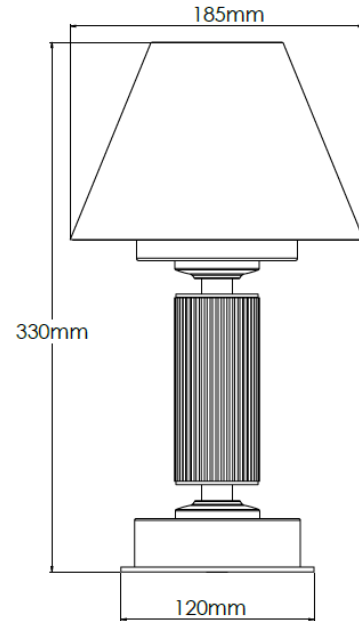

Product Description

Old English Light Rechargeable lamp with 7" cotton ivory pleated shade

Technical Specification

| | | | |
|---------------------------|---------------------------|---------------------------|--------|
| MATERIAL | Brass | IP Rating | IP20 |
| FINISH | Old English Light M6/OEBL | HEIGHT | 330mm |
| LAMPHOLDER TYPE | Rechargeable | WIDTH | 185mm |
| RECOMMENDED LAMP | Rechargeable LED | DEPTH/PROJECTION | 185mm |
| MAX WATTAGE | N/A | BACK/CEILING PLATE | N/A |
| CERTIFICATIONS | UKCA CE, UL | BASE DIAMETER | 120mm |
| DIMMABLE | N/A | WEIGHT | 3kg |
| CLASS I / II / III | N/A | SHADE MATERIAL | Fabric |

Product Description

Old English Light Rechargeable lamp with 6" snowdrift shade

Technical Specification

| | | | |
|---------------------------|---------------------------|---------------------------|--------|
| MATERIAL | Brass | IP Rating | IP20 |
| FINISH | Old English Light M6/OEBL | HEIGHT | 320mm |
| LAMPHOLDER TYPE | Rechargeable | WIDTH | 155mm |
| RECOMMENDED LAMP | Rechargeable LED | DEPTH/PROJECTION | 155mm |
| MAX WATTAGE | N/A | BACK/CEILING PLATE | N/A |
| CERTIFICATIONS | UKCA CE, UL | BASE DIAMETER | 120mm |
| DIMMABLE | N/A | WEIGHT | 3kg |
| CLASS I / II / III | N/A | SHADE MATERIAL | Fabric |

Product Description

Old English Light Rechargeable lamp with 7" snowdrift shade

Technical Specification

| | | | |
|---------------------------|---------------------------|---------------------------|--------|
| MATERIAL | Brass | IP Rating | IP20 |
| FINISH | Old English Light M6/OEBL | HEIGHT | 330mm |
| LAMPHOLDER TYPE | Rechargeable | WIDTH | 185mm |
| RECOMMENDED LAMP | Rechargeable LED | DEPTH/PROJECTION | 185mm |
| MAX WATTAGE | N/A | BACK/CEILING PLATE | N/A |
| CERTIFICATIONS | UKCA CE, UL | BASE DIAMETER | 120mm |
| DIMMABLE | N/A | WEIGHT | 3kg |
| CLASS I / II / III | N/A | SHADE MATERIAL | Fabric |