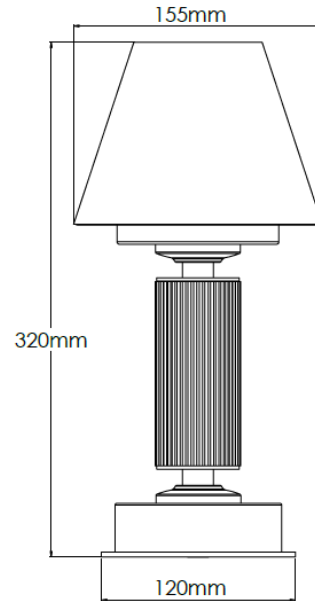

Product Description

Old English Light Rechargeable lamp with 6" ivory cotton pleated shade

Technical Specification

MATERIAL	Brass	IP Rating	IP20
FINISH	Old English Light M6/OEBL	HEIGHT	320mm
LAMPHOLDER TYPE	Rechargeable	WIDTH	155mm
RECOMMENDED LAMP	Smart Lamp SC5482	DEPTH/PROJECTION	155mm
MAX WATTAGE	N/A	BACK/CEILING PLATE	N/A
CERTIFICATIONS	UKCA CE	BASE DIAMETER	120mm
DIMMABLE	N/A	WEIGHT	3kg
CLASS I / II / III	N/A	SHADE MATERIAL	Fabric

Product Description

Old English Light Rechargeable lamp with 7" cotton ivory pleated shade

Technical Specification

MATERIAL	Brass	IP Rating	IP20
FINISH	Old English Light M6/OEBL	HEIGHT	330mm
LAMPHOLDER TYPE	Rechargeable	WIDTH	185mm
RECOMMENDED LAMP	Smart Lamp SC5482	DEPTH/PROJECTION	185mm
MAX WATTAGE	N/A	BACK/CEILING PLATE	N/A
CERTIFICATIONS	UKCA CE	BASE DIAMETER	120mm
DIMMABLE	N/A	WEIGHT	3kg
CLASS I / II / III	N/A	SHADE MATERIAL	Fabric

Product Description

Old English Light Rechargeable lamp with 6" snowdrift shade

Technical Specification

MATERIAL	Brass	IP Rating	IP20
FINISH	Old English Light M6/OEBL	HEIGHT	320mm
LAMPHOLDER TYPE	Rechargeable	WIDTH	155mm
RECOMMENDED LAMP	Smart Lamp SC5482	DEPTH/PROJECTION	155mm
MAX WATTAGE	N/A	BACK/CEILING PLATE	N/A
CERTIFICATIONS	UKCA CE	BASE DIAMETER	120mm
DIMMABLE	N/A	WEIGHT	3kg
CLASS I / II / III	N/A	SHADE MATERIAL	Fabric

Product Description

Old English Light Rechargeable lamp with 7" snowdrift shade

Technical Specification

MATERIAL	Brass	IP Rating	IP20
FINISH	Old English Light M6/OEBL	HEIGHT	330mm
LAMPHOLDER TYPE	Rechargeable	WIDTH	185mm
RECOMMENDED LAMP	Smart Lamp SC5482	DEPTH/PROJECTION	185mm
MAX WATTAGE	N/A	BACK/CEILING PLATE	N/A
CERTIFICATIONS	UKCA CE	BASE DIAMETER	120mm
DIMMABLE	N/A	WEIGHT	3kg
CLASS I / II / III	N/A	SHADE MATERIAL	Fabric