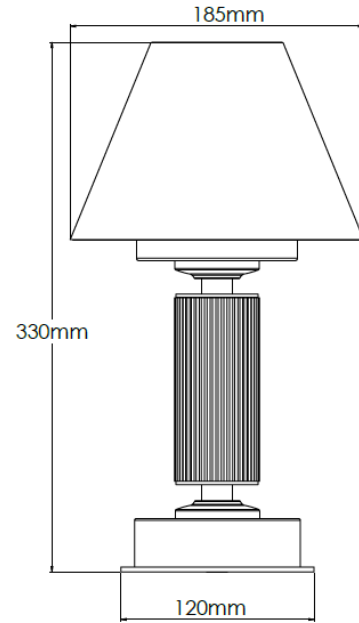

Product Description

Old English Light Rechargeable lamp with 6" ivory cotton pleated shade

Technical Specification

MATERIAL	Brass	IP Rating	IP20
FINISH	Old English Light M6/OEBL	HEIGHT	320mm
LAMPHOLDER TYPE	Rechargeable	WIDTH	155mm
RECOMMENDED LAMP	Smart Lamp SC5482	DEPTH/PROJECTION	155mm
MAX WATTAGE	N/A	BACK/CEILING PLATE	N/A
CERTIFICATIONS	UKCA CE	BASE DIAMETER	120mm
DIMMABLE	N/A	WEIGHT	3kg
CLASS I / II / III	N/A	SHADE MATERIAL	Fabric

Product Description

Old English Light Rechargeable lamp with 7" cotton ivory pleated shade

Technical Specification

MATERIAL	Brass	IP Rating	IP20
FINISH	Old English Light M6/OEBL	HEIGHT	330mm
LAMPHOLDER TYPE	Rechargeable	WIDTH	185mm
RECOMMENDED LAMP	Smart Lamp SC5482	DEPTH/PROJECTION	185mm
MAX WATTAGE	N/A	BACK/CEILING PLATE	N/A
CERTIFICATIONS	UKCA CE	BASE DIAMETER	120mm
DIMMABLE	N/A	WEIGHT	3kg
CLASS I / II / III	N/A	SHADE MATERIAL	Fabric

Product Description

Old English Light Rechargeable lamp with 6" snowdrift shade

Technical Specification

MATERIAL	Brass	IP Rating	IP20
FINISH	Old English Light M6/OEBL	HEIGHT	320mm
LAMPHOLDER TYPE	Rechargeable	WIDTH	155mm
RECOMMENDED LAMP	Smart Lamp SC5482	DEPTH/PROJECTION	155mm
MAX WATTAGE	N/A	BACK/CEILING PLATE	N/A
CERTIFICATIONS	UKCA CE	BASE DIAMETER	120mm
DIMMABLE	N/A	WEIGHT	3kg
CLASS I / II / III	N/A	SHADE MATERIAL	Fabric

Product Description

Old English Light Rechargeable lamp with 7" snowdrift shade

Technical Specification

MATERIAL	Brass	IP Rating	IP20
FINISH	Old English Light M6/OEBL	HEIGHT	330mm
LAMPHOLDER TYPE	Rechargeable	WIDTH	185mm
RECOMMENDED LAMP	Smart Lamp SC5482	DEPTH/PROJECTION	185mm
MAX WATTAGE	N/A	BACK/CEILING PLATE	N/A
CERTIFICATIONS	UKCA CE	BASE DIAMETER	120mm
DIMMABLE	N/A	WEIGHT	3kg
CLASS I / II / III	N/A	SHADE MATERIAL	Fabric