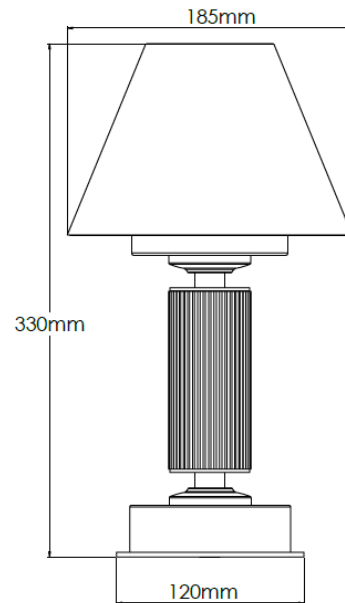

Product Description

Old English Light Rechargeable lamp with 6" ivory cotton pleated shade

Technical Specification

MATERIAL	Brass	IP Rating	IP20
FINISH	Old English Light M6/OEBL	HEIGHT	320mm
LAMPHOLDER TYPE	Rechargeable	WIDTH	155mm
RECOMMENDED LAMP	Smart Lamp SC5482	DEPTH/PROJECTION	155mm
MAX WATTAGE	N/A	BACK/CEILING PLATE	N/A
CERTIFICATIONS	UKCA CE	BASE DIAMETER	120mm
DIMMABLE	N/A	WEIGHT	3kg
CLASS I / II / III	N/A	SHADE MATERIAL	Fabric

Product Description

Old English Light Rechargeable lamp with 7" cotton ivory pleated shade

Technical Specification

MATERIAL	Brass	IP Rating	IP20
FINISH	Old English Light M6/OEBL	HEIGHT	330mm
LAMPHOLDER TYPE	Rechargeable	WIDTH	185mm
RECOMMENDED LAMP	Smart Lamp SC5482	DEPTH/PROJECTION	185mm
MAX WATTAGE	N/A	BACK/CEILING PLATE	N/A
CERTIFICATIONS	UKCA CE	BASE DIAMETER	120mm
DIMMABLE	N/A	WEIGHT	3kg
CLASS I / II / III	N/A	SHADE MATERIAL	Fabric

Product Description

Old English Light Rechargeable lamp with 6" snowdrift shade

Technical Specification

MATERIAL	Brass	IP Rating	IP20
FINISH	Old English Light M6/OEBL	HEIGHT	320mm
LAMPHOLDER TYPE	Rechargeable	WIDTH	155mm
RECOMMENDED LAMP	Smart Lamp SC5482	DEPTH/PROJECTION	155mm
MAX WATTAGE	N/A	BACK/CEILING PLATE	N/A
CERTIFICATIONS	UKCA CE	BASE DIAMETER	120mm
DIMMABLE	N/A	WEIGHT	3kg
CLASS I / II / III	N/A	SHADE MATERIAL	Fabric

Product Description

Old English Light Rechargeable lamp with 7" snowdrift shade

Technical Specification

MATERIAL	Brass	IP Rating	IP20
FINISH	Old English Light M6/OEBL	HEIGHT	330mm
LAMPHOLDER TYPE	Rechargeable	WIDTH	185mm
RECOMMENDED LAMP	Smart Lamp SC5482	DEPTH/PROJECTION	185mm
MAX WATTAGE	N/A	BACK/CEILING PLATE	N/A
CERTIFICATIONS	UKCA CE	BASE DIAMETER	120mm
DIMMABLE	N/A	WEIGHT	3kg
CLASS I / II / III	N/A	SHADE MATERIAL	Fabric