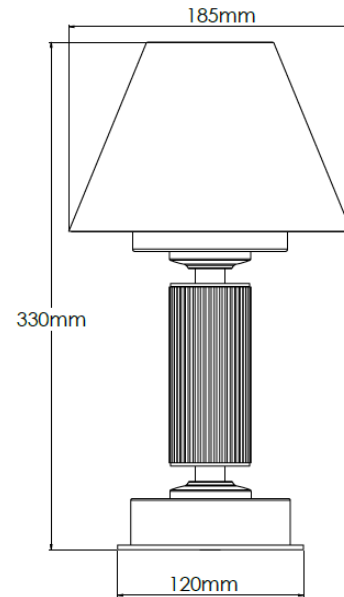

Product Description

Old English Light Rechargeable lamp with 6" ivory cotton pleated shade

Technical Specification

MATERIAL	Brass	IP Rating	IP20
FINISH	Old English Light M6/OEBL	HEIGHT	320mm
LAMPHOLDER TYPE	Rechargeable	WIDTH	155mm
RECOMMENDED LAMP	Smart Lamp SC5482	DEPTH/PROJECTION	155mm
MAX WATTAGE	N/A	BACK/CEILING PLATE	N/A
CERTIFICATIONS	UKCA CE	BASE DIAMETER	120mm
DIMMABLE	N/A	WEIGHT	3kg
CLASS I / II / III	N/A	SHADE MATERIAL	Fabric

Product Description

Old English Light Rechargeable lamp with 7" cotton ivory pleated shade

Technical Specification

MATERIAL	Brass	IP Rating	IP20
FINISH	Old English Light M6/OEBL	HEIGHT	330mm
LAMPHOLDER TYPE	Rechargeable	WIDTH	185mm
RECOMMENDED LAMP	Smart Lamp SC5482	DEPTH/PROJECTION	185mm
MAX WATTAGE	N/A	BACK/CEILING PLATE	N/A
CERTIFICATIONS	UKCA CE	BASE DIAMETER	120mm
DIMMABLE	N/A	WEIGHT	3kg
CLASS I / II / III	N/A	SHADE MATERIAL	Fabric

Product Description

Old English Light Rechargeable lamp with 6" snowdrift shade

Technical Specification

MATERIAL	Brass	IP Rating	IP20
FINISH	Old English Light M6/OEBL	HEIGHT	320mm
LAMPHOLDER TYPE	Rechargeable	WIDTH	155mm
RECOMMENDED LAMP	Smart Lamp SC5482	DEPTH/PROJECTION	155mm
MAX WATTAGE	N/A	BACK/CEILING PLATE	N/A
CERTIFICATIONS	UKCA CE	BASE DIAMETER	120mm
DIMMABLE	N/A	WEIGHT	3kg
CLASS I / II / III	N/A	SHADE MATERIAL	Fabric

Product Description

Old English Light Rechargeable lamp with 7" snowdrift shade

Technical Specification

MATERIAL	Brass	IP Rating	IP20
FINISH	Old English Light M6/OEBL	HEIGHT	330mm
LAMPHOLDER TYPE	Rechargeable	WIDTH	185mm
RECOMMENDED LAMP	Smart Lamp SC5482	DEPTH/PROJECTION	185mm
MAX WATTAGE	N/A	BACK/CEILING PLATE	N/A
CERTIFICATIONS	UKCA CE	BASE DIAMETER	120mm
DIMMABLE	N/A	WEIGHT	3kg
CLASS I / II / III	N/A	SHADE MATERIAL	Fabric