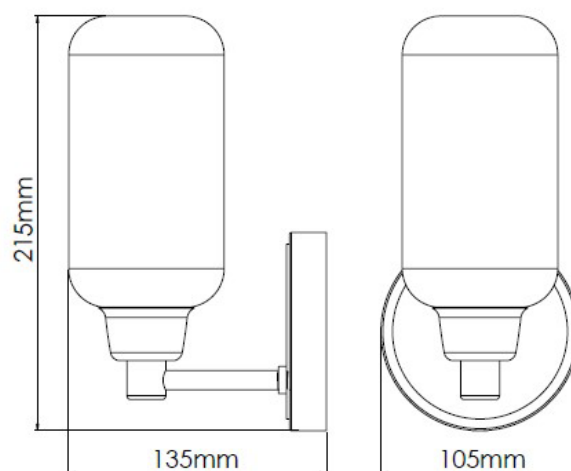

Product Description

Brass wall light with matt opal glass shade

Technical Specification

MATERIAL	Brass / Glass	IP Rating	IP20
FINISH	Old English Brass Light - M6/OEBL	HEIGHT	215mm
LAMPHOLDER TYPE	Large G9	WIDTH	105mm
RECOMMENDED LAMP	G9 Only	DEPTH/PROJECTION	130mm
MAX WATTAGE	3W	BACK/CEILING PLATE	105mm
CERTIFICATIONS	UKCA CE	BASE DIAMETER	N/A
DIMMABLE	Mains - If lamps are compatible	WEIGHT	2kg
CLASS I / II / III	Class I	SHADE MATERIAL	Glass