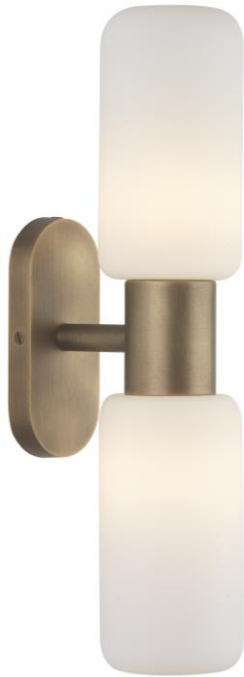

Product Description

Wall light with 2 Opal glass shades

Technical Specification

MATERIAL	Brass / Glass	IP Rating	IP20
FINISH	Old English Light M6/OEBL	HEIGHT	365mm
LAMPHOLDER TYPE	Large G9 x 2	WIDTH	80mm
RECOMMENDED LAMP	G9 Only	DEPTH/PROJECTION	140mm
MAX WATTAGE	8W	BACK/CEILING PLATE	140 x 60mm
CERTIFICATIONS	UKCA CE	BASE DIAMETER	N/A
DIMMABLE	Mains - If lamps are compatible	WEIGHT	3kg
CLASS I / II / III	Class I	SHADE MATERIAL	Glass