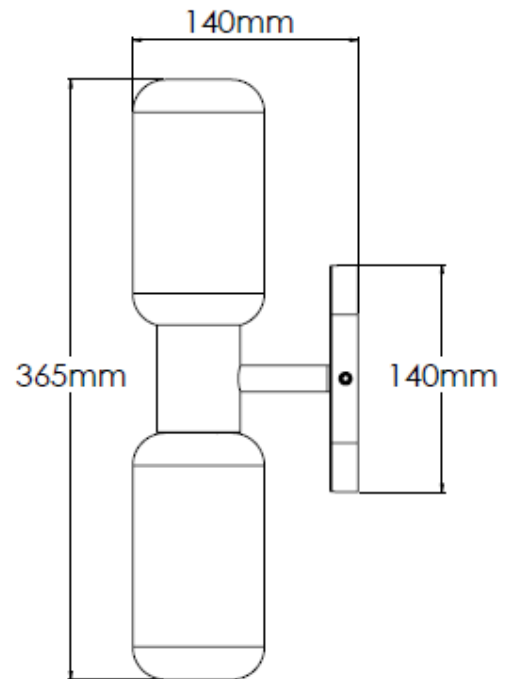

Product Description

Wall light with 2 Opal glass shades

Technical Specification

MATERIAL	Brass / Glass	IP Rating	IP20
FINISH	Old English Light M6/OEBL	HEIGHT	365mm
LAMPHOLDER TYPE	Large G9 x 2	WIDTH	80mm
RECOMMENDED LAMP	G9 Only	DEPTH/PROJECTION	140mm
MAX WATTAGE	8W	BACK/CEILING PLATE	140 x 60mm
CERTIFICATIONS	UKCA CE	BASE DIAMETER	N/A
DIMMABLE	Mains - If lamps are compatible	WEIGHT	3kg
CLASS I / II / III	Class I	SHADE MATERIAL	Glass