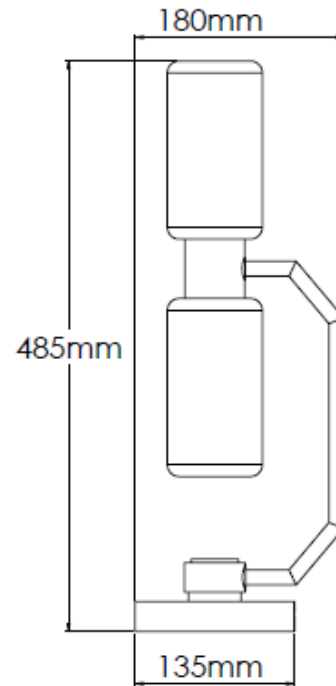

Product Description

Brass table lamp with 2 opal glass shades

Technical Specification

MATERIAL	Brass / Glass	IP Rating	IP20
FINISH	Old English Light M6/OEBL	HEIGHT	485mm
LAMPHOLDER TYPE	Large G9 x 2	WIDTH	180mm
RECOMMENDED LAMP	G9 Only	DEPTH/PROJECTION	180mm
MAX WATTAGE	6W	BACK/CEILING PLATE	N/A
CERTIFICATIONS	UKCA CE	BASE DIAMETER	135mm
DIMMABLE	Mains - If lamps are compatible	WEIGHT	2kg
CLASS I / II / III	Class I	SHADE MATERIAL	Glass