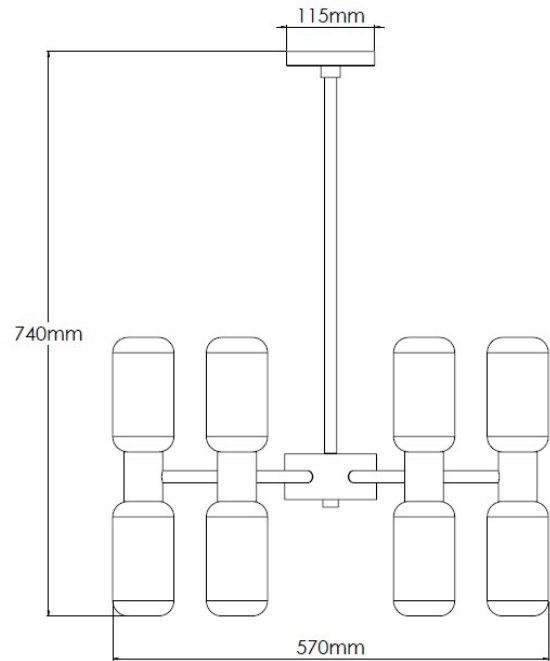

## Product Description

6-arm chandelier with matt opal glass shades

## Technical Specification

<b>MATERIAL</b>	Brass / Glass	<b>IP Rating</b>	IP20
<b>FINISH</b>	Old English Light M6/OEBL	<b>HEIGHT</b>	740mm
<b>LAMPHOLDER TYPE</b>	SES	<b>WIDTH</b>	570mm
<b>RECOMMENDED LAMP</b>	Tube < 28mm Dia.	<b>DEPTH/PROJECTION</b>	570mm
<b>MAX WATTAGE</b>	48W	<b>BACK/CEILING PLATE</b>	115mm
<b>CERTIFICATIONS</b>	UKCA CE	<b>BASE DIAMETER</b>	N/A
<b>DIMMABLE</b>	Mains - If lamps are compatible	<b>WEIGHT</b>	7kg
<b>CLASS I / II / III</b>	Class I	<b>SHADE MATERIAL</b>	Glass