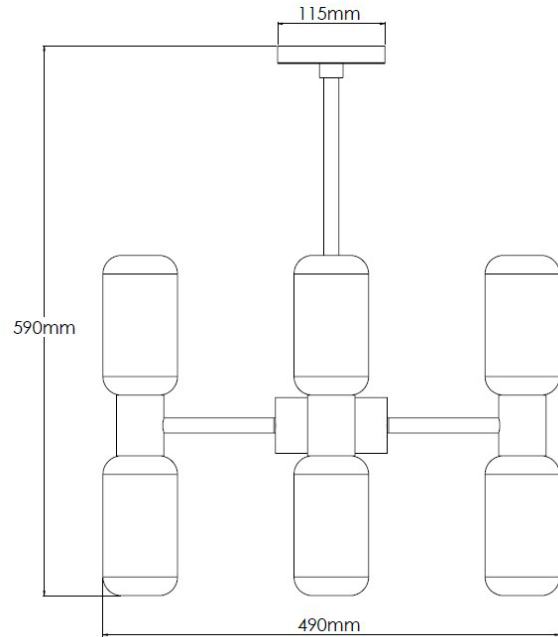

Product Description

4-arm chandelier with matt opal glass shades

Technical Specification

MATERIAL	Brass / Glass	IP Rating	IP20
FINISH	Old English Brass Light M6/OEBL	HEIGHT	590mm
LAMPHOLDER TYPE	SES	WIDTH	490mm
RECOMMENDED LAMP	Tube < 28mm Dia.	DEPTH/PROJECTION	490mm
MAX WATTAGE	32W	BACK/CEILING PLATE	115mm
CERTIFICATIONS	UKCA CE	BASE DIAMETER	N/A
DIMMABLE	Mains - If lamps are compatible	WEIGHT	6kg
CLASS I / II / III	Class I	SHADE MATERIAL	Glass