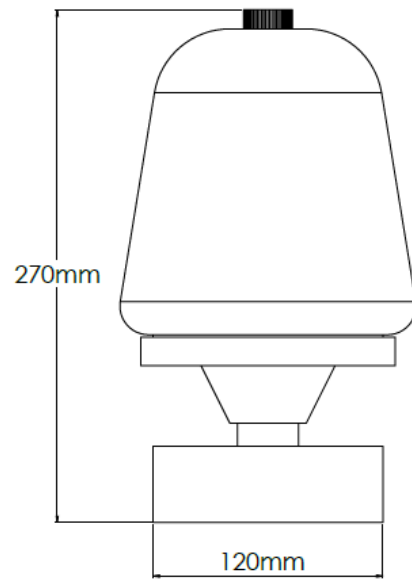

Product Description

Brass rechargeable table lamp with marble base and matt opal glass shade

Technical Specification

MATERIAL	Brass / Marble	IP Rating	IP44
FINISH	Old English Light M6/OEBL	HEIGHT	270mm
LAMPHOLDER TYPE	Rechargeable	WIDTH	155mm
RECOMMENDED LAMP	Rechargeable LED	DEPTH/PROJECTION	155mm
MAX WATTAGE	N/A	BACK/CEILING PLATE	N/A
CERTIFICATIONS	UKCA CE, UL	BASE DIAMETER	120mm
DIMMABLE	N/A	WEIGHT	3kg
CLASS I / II / III	N/A	SHADE MATERIAL	Glass