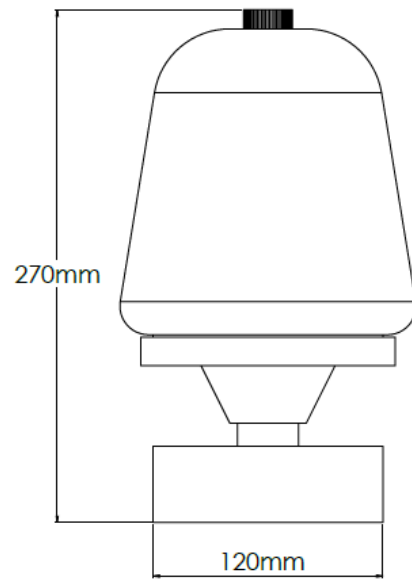

Product Description

Brass rechargeable table lamp with marble base and matt opal glass shade

Technical Specification

MATERIAL	Brass / Marble	IP Rating	IP44
FINISH	Old English Light M6/OEBL	HEIGHT	270mm
LAMPHOLDER TYPE	Rechargeable	WIDTH	155mm
RECOMMENDED LAMP	Smart Lamp SC5482	DEPTH/PROJECTION	155mm
MAX WATTAGE	N/A	BACK/CEILING PLATE	N/A
CERTIFICATIONS	UKCA CE	BASE DIAMETER	120mm
DIMMABLE	N/A	WEIGHT	3kg
CLASS I / II / III	N/A	SHADE MATERIAL	Glass