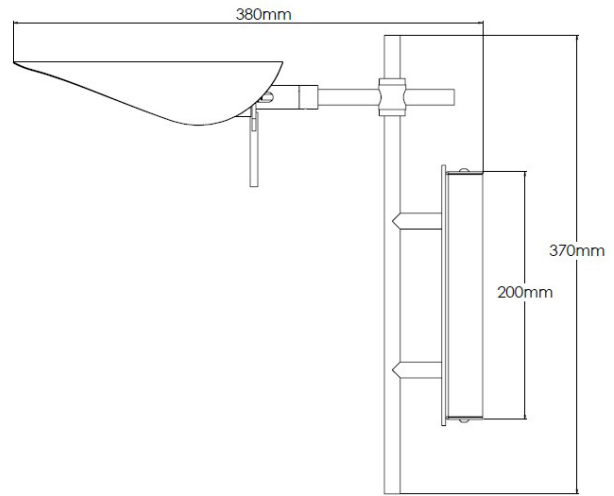

## Product Description

Matte black wall light with brushed brass detailing

## Technical Specification

|                           |                                 |                           |          |
|---------------------------|---------------------------------|---------------------------|----------|
| <b>MATERIAL</b>           | Mild Steel / Brass              | <b>IP Rating</b>          | IP20     |
| <b>FINISH</b>             | P/C Matte Black P1/MBL          | <b>HEIGHT</b>             | 370mm    |
| <b>LAMPHOLDER TYPE</b>    | Large G9                        | <b>WIDTH</b>              | 110mm    |
| <b>RECOMMENDED LAMP</b>   | G9 Only                         | <b>DEPTH/PROJECTION</b>   | 380mm    |
| <b>MAX WATTAGE</b>        | 4W                              | <b>BACK/CEILING PLATE</b> | 200x80mm |
| <b>CERTIFICATIONS</b>     | UKCA CE                         | <b>BASE DIAMETER</b>      | N/A      |
| <b>DIMMABLE</b>           | Mains - If lamps are compatible | <b>WEIGHT</b>             | 2kg      |
| <b>CLASS I / II / III</b> | Class I                         | <b>SHADE MATERIAL</b>     | Metal    |