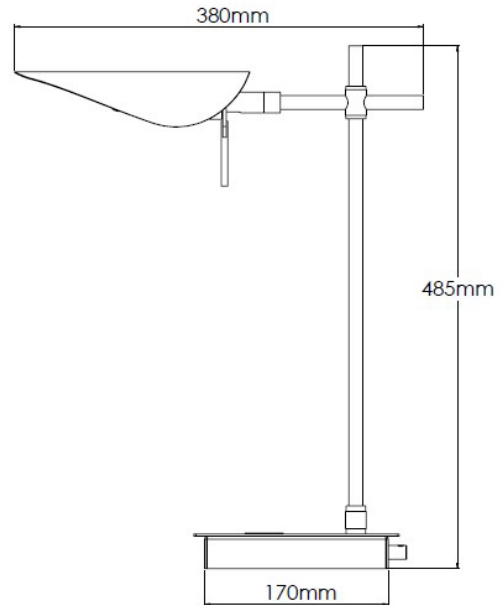

Product Description

Matte black table lamp with brushed brass detailing

Technical Specification

MATERIAL	Mild Steel / Brass	IP Rating	IP20
FINISH	P/C Matte Black P1/MBL	HEIGHT	485mm
LAMPHOLDER TYPE	Large G9	WIDTH	120mm
RECOMMENDED LAMP	G9 Only	DEPTH/PROJECTION	380mm
MAX WATTAGE	4W	BACK/CEILING PLATE	N/A
CERTIFICATIONS	UKCA CE	BASE DIAMETER	170x100mm
DIMMABLE	Mains - If lamps are compatible	WEIGHT	3kg
CLASS I / II / III	Class I	SHADE MATERIAL	Metal

Product Description

Matte black table lamp with brushed stainless-steel detailing

Technical Specification

MATERIAL	Mild Steel / Brass	IP Rating	IP20
FINISH	P/C Matte Black P1/MBL	HEIGHT	485mm
LAMPHOLDER TYPE	Large G9	WIDTH	120mm
RECOMMENDED LAMP	G9 Only	DEPTH/PROJECTION	380mm
MAX WATTAGE	4W	BACK/CEILING PLATE	N/A
CERTIFICATIONS	UKCA CE	BASE DIAMETER	170x100mm
DIMMABLE	Mains - If lamps are compatible	WEIGHT	3kg
CLASS I / II / III	Class I	SHADE MATERIAL	Metal