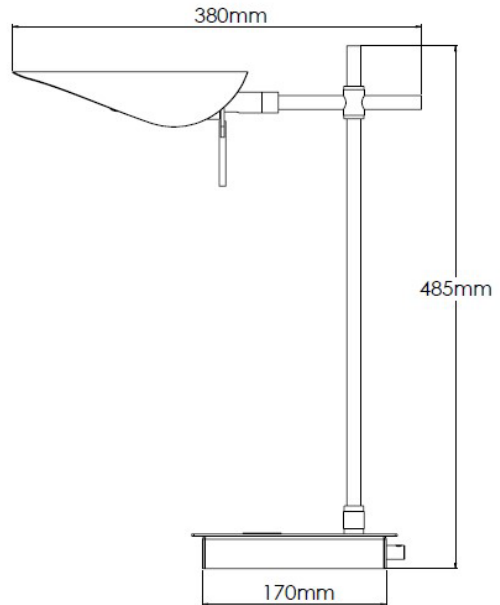

Product Description

Matte black table lamp with brushed brass detailing

Technical Specification

MATERIAL	Mild Steel / Brass	IP Rating	IP20
FINISH	P/C Matte Black P1/MBL	HEIGHT	485mm
LAMPHOLDER TYPE	Large G9	WIDTH	120mm
RECOMMENDED LAMP	G9 Only	DEPTH/PROJECTION	380mm
MAX WATTAGE	4W	BACK/CEILING PLATE	N/A
CERTIFICATIONS	UKCA CE	BASE DIAMETER	170x100mm
DIMMABLE	Mains - If lamps are compatible	WEIGHT	3kg
CLASS I / II / III	Class I	SHADE MATERIAL	Metal

Product Description

Matte black table lamp with brushed stainless-steel detailing

Technical Specification

MATERIAL	Mild Steel / Brass	IP Rating	IP20
FINISH	P/C Matte Black P1/MBL	HEIGHT	485mm
LAMPHOLDER TYPE	Large G9	WIDTH	120mm
RECOMMENDED LAMP	G9 Only	DEPTH/PROJECTION	380mm
MAX WATTAGE	4W	BACK/CEILING PLATE	N/A
CERTIFICATIONS	UKCA CE	BASE DIAMETER	170x100mm
DIMMABLE	Mains - If lamps are compatible	WEIGHT	3kg
CLASS I / II / III	Class I	SHADE MATERIAL	Metal