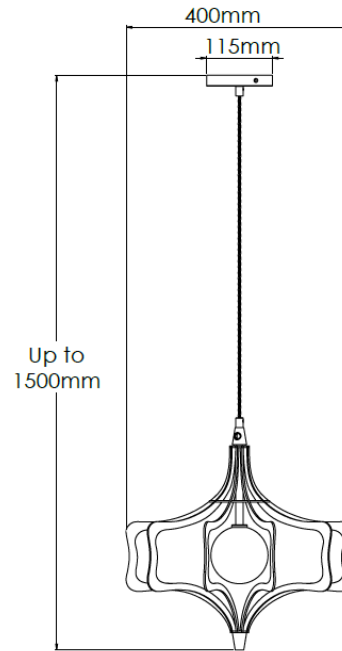

## Technical Specification

<b>MATERIAL</b>	Mild Steel / Glass	<b>IP Rating</b>	IP20
<b>FINISH</b>	Carbonne M6/CRB	<b>HEIGHT</b>	1500mm
<b>LAMPHOLDER TYPE</b>	Large G9 x 1	<b>WIDTH</b>	400mm
<b>RECOMMENDED LAMP</b>	G9	<b>DEPTH/PROJECTION</b>	400mm
<b>MAX WATTAGE</b>	3W	<b>BACK/CEILING PLATE</b>	115mm
<b>CERTIFICATIONS</b>	UKCA CE	<b>BASE DIAMETER</b>	N/A
<b>DIMMABLE</b>	Mains - If lamps are compatible	<b>WEIGHT</b>	7kg
<b>CLASS I / II / III</b>	Class I	<b>SHADE MATERIAL</b>	Glass

## Technical Specification

<b>MATERIAL</b>	Mild Steel	<b>IP Rating</b>	IP20
<b>FINISH</b>	Patinated Gold M6/PGLD	<b>HEIGHT</b>	1500mm
<b>LAMPHOLDER TYPE</b>	Large G9 x 1	<b>WIDTH</b>	400mm
<b>RECOMMENDED LAMP</b>	G9	<b>DEPTH/PROJECTION</b>	400mm
<b>MAX WATTAGE</b>	3W	<b>BACK/CEILING PLATE</b>	115mm
<b>CERTIFICATIONS</b>	UKCA CE	<b>BASE DIAMETER</b>	N/A
<b>DIMMABLE</b>	Mains - If lamps are compatible	<b>WEIGHT</b>	7kg
<b>CLASS I / II / III</b>	Class I	<b>SHADE MATERIAL</b>	Glass