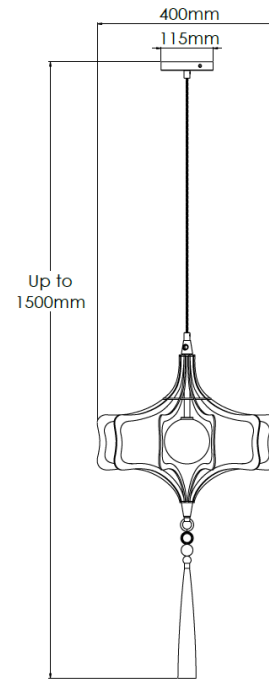

## Technical Specification

<b>MATERIAL</b>	Mild Steel / Glass	<b>IP Rating</b>	IP20
<b>FINISH</b>	Carbonne M6/CRB	<b>HEIGHT</b>	1500mm
<b>LAMPHOLDER TYPE</b>	Large G9 x 1	<b>WIDTH</b>	400mm
<b>RECOMMENDED LAMP</b>	G9	<b>DEPTH/PROJECTION</b>	400mm
<b>MAX WATTAGE</b>	3W	<b>BACK/CEILING PLATE</b>	115mm
<b>CERTIFICATIONS</b>	UKCA CE	<b>BASE DIAMETER</b>	N/A
<b>DIMMABLE</b>	Mains - If lamps are compatible	<b>WEIGHT</b>	7kg
<b>CLASS I / II / III</b>	Class I	<b>SHADE MATERIAL</b>	Glass

## Technical Specification

<b>MATERIAL</b>	Mild Steel	<b>IP Rating</b>	IP20
<b>FINISH</b>	Patinated Gold M6/PGLD	<b>HEIGHT</b>	1500mm
<b>LAMPHOLDER TYPE</b>	Large G9 x 1	<b>WIDTH</b>	400mm
<b>RECOMMENDED LAMP</b>	G9	<b>DEPTH/PROJECTION</b>	400mm
<b>MAX WATTAGE</b>	3W	<b>BACK/CEILING PLATE</b>	115mm
<b>CERTIFICATIONS</b>	UKCA CE	<b>BASE DIAMETER</b>	N/A
<b>DIMMABLE</b>	Mains - If lamps are compatible	<b>WEIGHT</b>	7kg
<b>CLASS I / II / III</b>	Class I	<b>SHADE MATERIAL</b>	Glass