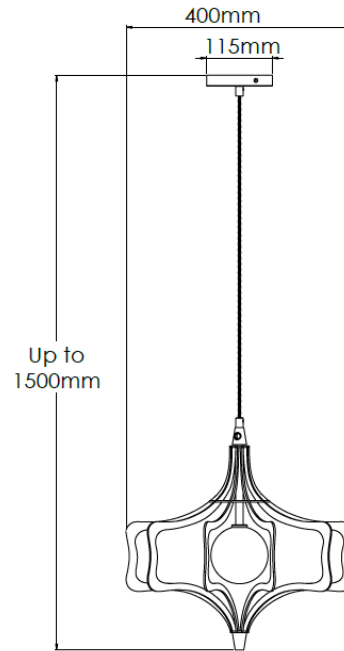

## Technical Specification

<b>MATERIAL</b>	Mild Steel / Glass	<b>IP Rating</b>	IP20
<b>FINISH</b>	Carbonne M6/CRB	<b>HEIGHT</b>	1500mm
<b>LAMPHOLDER TYPE</b>	Large G9 x 1	<b>WIDTH</b>	400mm
<b>RECOMMENDED LAMP</b>	G9	<b>DEPTH/PROJECTION</b>	400mm
<b>MAX WATTAGE</b>	3W	<b>BACK/CEILING PLATE</b>	115mm
<b>CERTIFICATIONS</b>	UKCA CE	<b>BASE DIAMETER</b>	N/A
<b>DIMMABLE</b>	Mains - If lamps are compatible	<b>WEIGHT</b>	7kg
<b>CLASS I / II / III</b>	Class I	<b>SHADE MATERIAL</b>	Glass

## Technical Specification

<b>MATERIAL</b>	Mild Steel	<b>IP Rating</b>	IP20
<b>FINISH</b>	Patinated Gold M6/PGLD	<b>HEIGHT</b>	1500mm
<b>LAMPHOLDER TYPE</b>	Large G9 x 1	<b>WIDTH</b>	400mm
<b>RECOMMENDED LAMP</b>	G9	<b>DEPTH/PROJECTION</b>	400mm
<b>MAX WATTAGE</b>	3W	<b>BACK/CEILING PLATE</b>	115mm
<b>CERTIFICATIONS</b>	UKCA CE	<b>BASE DIAMETER</b>	N/A
<b>DIMMABLE</b>	Mains - If lamps are compatible	<b>WEIGHT</b>	7kg
<b>CLASS I / II / III</b>	Class I	<b>SHADE MATERIAL</b>	Glass