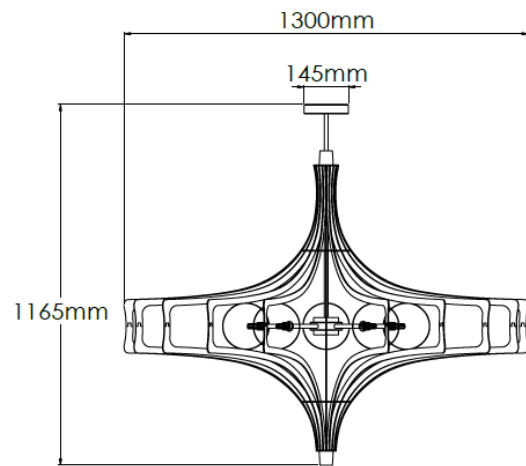

Product Description

Carbonne - 'nished steel chandelier

Technical Specification

| | | | |
|---------------------------|---------------------------------|---------------------------|--------|
| MATERIAL | Mild Steel | IP Rating | IP20 |
| FINISH | Carbonne M6/CRB | HEIGHT | 1165mm |
| LAMPHOLDER TYPE | Large G9 x 5 | WIDTH | 1300mm |
| RECOMMENDED LAMP | G9 | DEPTH/PROJECTION | 1300mm |
| MAX WATTAGE | 15W | BACK/CEILING PLATE | 145mm |
| CERTIFICATIONS | UKCA CE | BASE DIAMETER | N/A |
| DIMMABLE | Mains - If lamps are compatible | WEIGHT | 25kg |
| CLASS I / II / III | Class I | SHADE MATERIAL | Glass |

Product Description

Carbonne- ' nished steel chandelier with tassel

Technical Specification

| | | | |
|---------------------------|---------------------------------|---------------------------|--------|
| MATERIAL | Mild Steel / Glass | IP Rating | IP20 |
| FINISH | Carbonne M6/CRB | HEIGHT | 1570mm |
| LAMPHOLDER TYPE | Large G9 x 5 | WIDTH | 1300mm |
| RECOMMENDED LAMP | G9 | DEPTH/PROJECTION | 1300mm |
| MAX WATTAGE | 15W | BACK/CEILING PLATE | 145mm |
| CERTIFICATIONS | UKCA CE | BASE DIAMETER | N/A |
| DIMMABLE | Mains - If lamps are compatible | WEIGHT | 25kg |
| CLASS I / II / III | Class I | SHADE MATERIAL | Glass |

Product Description

Patinated gold-finished steel chandelier

Technical Specification

| | | | |
|---------------------------|---------------------------------|---------------------------|--------|
| MATERIAL | Mild Steel / Glass | IP Rating | IP20 |
| FINISH | Patinated Gold M6/PGLD | HEIGHT | 1165mm |
| LAMPHOLDER TYPE | Large G9 x 5 | WIDTH | 1300mm |
| RECOMMENDED LAMP | G9 | DEPTH/PROJECTION | 1300mm |
| MAX WATTAGE | 15W | BACK/CEILING PLATE | 145mm |
| CERTIFICATIONS | UKCA CE | BASE DIAMETER | N/A |
| DIMMABLE | Mains - If lamps are compatible | WEIGHT | 25kg |
| CLASS I / II / III | Class I | SHADE MATERIAL | Glass |