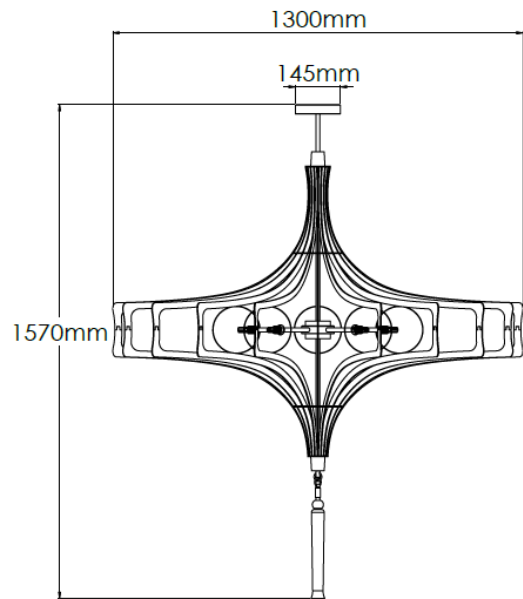

Product Description

Carbonne - 'nished steel chandelier

Technical Specification

| | | | |
|---------------------------|---------------------------------|---------------------------|--------|
| MATERIAL | Mild Steel | IP Rating | IP20 |
| FINISH | Carbonne M6/CRB | HEIGHT | 1165mm |
| LAMPHOLDER TYPE | Large G9 x 5 | WIDTH | 1300mm |
| RECOMMENDED LAMP | G9 | DEPTH/PROJECTION | 1300mm |
| MAX WATTAGE | 15W | BACK/CEILING PLATE | 145mm |
| CERTIFICATIONS | UKCA CE | BASE DIAMETER | N/A |
| DIMMABLE | Mains - If lamps are compatible | WEIGHT | 25kg |
| CLASS I / II / III | Class I | SHADE MATERIAL | Glass |

Product Description

Patinated gold-finished steel chandelier

Technical Specification

| | | | |
|---------------------------|---------------------------------|---------------------------|--------|
| MATERIAL | Mild Steel / Glass | IP Rating | IP20 |
| FINISH | Patinated Gold M6/PGLD | HEIGHT | 1165mm |
| LAMPHOLDER TYPE | Large G9 x 5 | WIDTH | 1300mm |
| RECOMMENDED LAMP | G9 | DEPTH/PROJECTION | 1300mm |
| MAX WATTAGE | 15W | BACK/CEILING PLATE | 145mm |
| CERTIFICATIONS | UKCA CE | BASE DIAMETER | N/A |
| DIMMABLE | Mains - If lamps are compatible | WEIGHT | 25kg |
| CLASS I / II / III | Class I | SHADE MATERIAL | Glass |

Product Description

Patinated gold-finished steel chandelier with tassel

Technical Specification

| | | | |
|---------------------------|---------------------------------|---------------------------|--------|
| MATERIAL | Mild Steel / Glass | IP Rating | IP20 |
| FINISH | Patinated Gold M6/PGLD | HEIGHT | 1570mm |
| LAMPHOLDER TYPE | Large G9 x 5 | WIDTH | 1300mm |
| RECOMMENDED LAMP | G9 | DEPTH/PROJECTION | 1300mm |
| MAX WATTAGE | 15W | BACK/CEILING PLATE | 145mm |
| CERTIFICATIONS | UKCA CE | BASE DIAMETER | N/A |
| DIMMABLE | Mains - If lamps are compatible | WEIGHT | 25kg |
| CLASS I / II / III | Class I | SHADE MATERIAL | Glass |