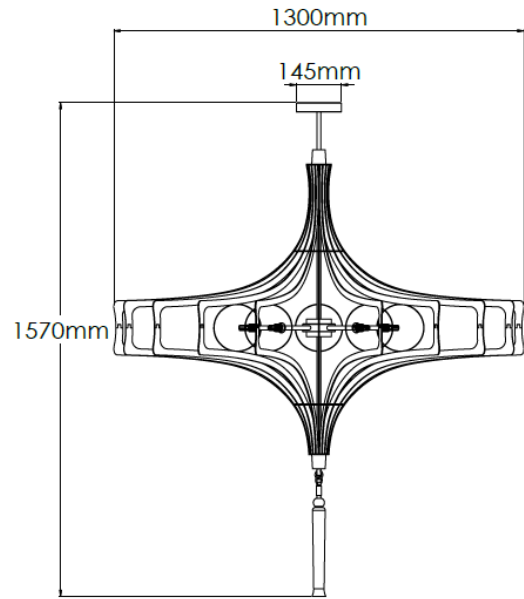

Product Description

Carbonne - 'nished steel chandelier

Technical Specification

| | | | |
|---------------------------|---------------------------------|---------------------------|--------|
| MATERIAL | Mild Steel | IP Rating | IP20 |
| FINISH | Carbonne M6/CRB | HEIGHT | 1165mm |
| LAMPHOLDER TYPE | Large G9 x 5 | WIDTH | 1300mm |
| RECOMMENDED LAMP | G9 | DEPTH/PROJECTION | 1300mm |
| MAX WATTAGE | 15W | BACK/CEILING PLATE | 145mm |
| CERTIFICATIONS | UKCA CE | BASE DIAMETER | N/A |
| DIMMABLE | Mains - If lamps are compatible | WEIGHT | 25kg |
| CLASS I / II / III | Class I | SHADE MATERIAL | Glass |

Product Description

Carbonne- ' nished steel chandelier with tassel

Technical Specification

| | | | |
|---------------------------|---------------------------------|---------------------------|--------|
| MATERIAL | Mild Steel / Glass | IP Rating | IP20 |
| FINISH | Carbonne M6/CRB | HEIGHT | 1570mm |
| LAMPHOLDER TYPE | Large G9 x 5 | WIDTH | 1300mm |
| RECOMMENDED LAMP | G9 | DEPTH/PROJECTION | 1300mm |
| MAX WATTAGE | 15W | BACK/CEILING PLATE | 145mm |
| CERTIFICATIONS | UKCA CE | BASE DIAMETER | N/A |
| DIMMABLE | Mains - If lamps are compatible | WEIGHT | 25kg |
| CLASS I / II / III | Class I | SHADE MATERIAL | Glass |

Product Description

Patinated gold-finished steel chandelier

Technical Specification

| | | | |
|---------------------------|---------------------------------|---------------------------|--------|
| MATERIAL | Mild Steel / Glass | IP Rating | IP20 |
| FINISH | Patinated Gold M6/PGLD | HEIGHT | 1165mm |
| LAMPHOLDER TYPE | Large G9 x 5 | WIDTH | 1300mm |
| RECOMMENDED LAMP | G9 | DEPTH/PROJECTION | 1300mm |
| MAX WATTAGE | 15W | BACK/CEILING PLATE | 145mm |
| CERTIFICATIONS | UKCA CE | BASE DIAMETER | N/A |
| DIMMABLE | Mains - If lamps are compatible | WEIGHT | 25kg |
| CLASS I / II / III | Class I | SHADE MATERIAL | Glass |