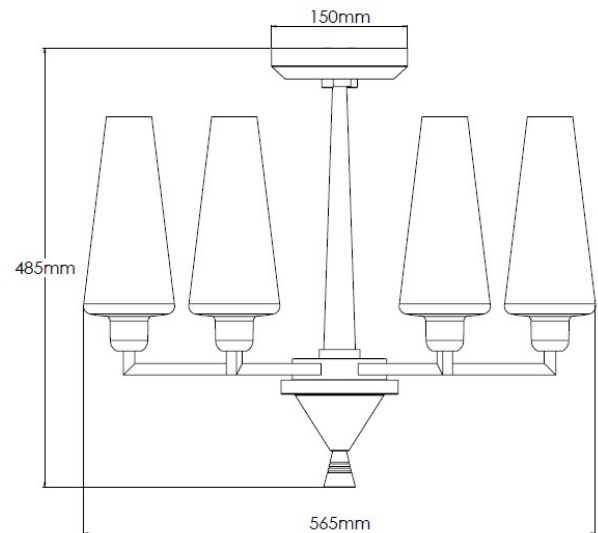

## Product Description

6-arm brass chandelier with tapered brass stem and conical alabaster shades

## Technical Specification

<b>MATERIAL</b>	Brass / Steel / Alabaster	<b>IP Rating</b>	IP20
<b>FINISH</b>	Old English Light M6/OEBL	<b>HEIGHT</b>	485mm
<b>LAMPHOLDER TYPE</b>	SES x 6	<b>WIDTH</b>	565mm
<b>RECOMMENDED LAMP</b>	Tube < 28mm Dia.	<b>DEPTH/PROJECTION</b>	565mm
<b>MAX WATTAGE</b>	24W	<b>BACK/CEILING PLATE</b>	150mm
<b>CERTIFICATIONS</b>	UKCA CE, UL	<b>BASE DIAMETER</b>	N/A
<b>DIMMABLE</b>	Mains - If lamps are compatible	<b>WEIGHT</b>	12kg
<b>CLASS I / II / III</b>	Class I	<b>SHADE MATERIAL</b>	Alabaster