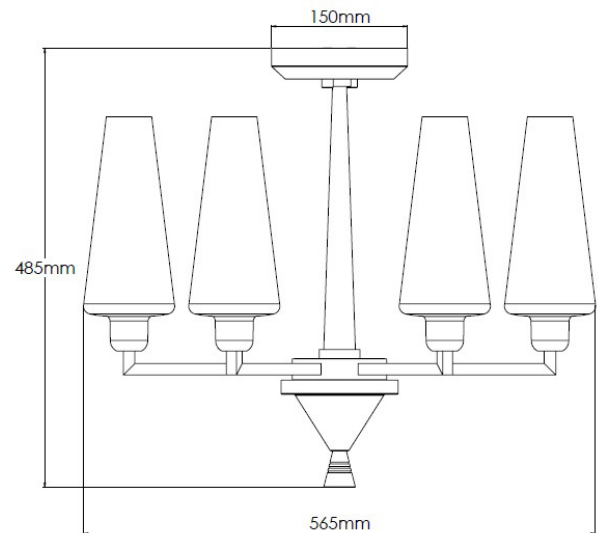

## Product Description

6-arm brass chandelier with tapered brass stem and conical alabaster shades

## Technical Specification

<b>MATERIAL</b>	Brass / Steel / Alabaster	<b>IP Rating</b>	IP20
<b>FINISH</b>	Old English Light M6/OEBL	<b>HEIGHT</b>	485mm
<b>LAMPHOLDER TYPE</b>	SES x 6	<b>WIDTH</b>	565mm
<b>RECOMMENDED LAMP</b>	Tube < 28mm Dia.	<b>DEPTH/PROJECTION</b>	565mm
<b>MAX WATTAGE</b>	24W	<b>BACK/CEILING PLATE</b>	150mm
<b>CERTIFICATIONS</b>	UKCA CE	<b>BASE DIAMETER</b>	N/A
<b>DIMMABLE</b>	Mains - If lamps are compatible	<b>WEIGHT</b>	12kg
<b>CLASS I / II / III</b>	Class I	<b>SHADE MATERIAL</b>	Alabaster