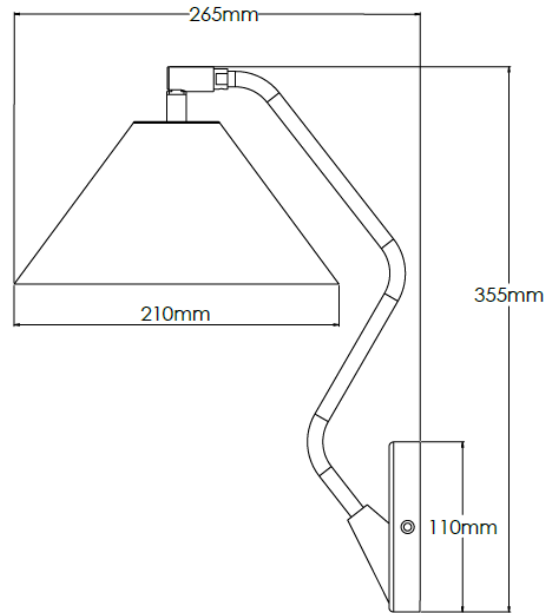

## Product Description

Brass wall light with marble backplate and coolie pearl grey fabric shade

## Technical Specification

<b>MATERIAL</b>	Brass / Marble / Fabric	<b>IP Rating</b>	IP20
<b>FINISH</b>	Brushed Brass M3/BBR	<b>HEIGHT</b>	355mm
<b>LAMPHOLDER TYPE</b>	SES x 1	<b>WIDTH</b>	210mm
<b>RECOMMENDED LAMP</b>	Golf Ball	<b>DEPTH/PROJECTION</b>	315mm/265mm
<b>MAX WATTAGE</b>	12W	<b>BACK/CEILING PLATE</b>	110mm
<b>CERTIFICATIONS</b>	UKCA CE	<b>BASE DIAMETER</b>	N/A
<b>DIMMABLE</b>	Mains - If lamps are compatible	<b>WEIGHT</b>	2kg
<b>CLASS I / II / III</b>	Class I	<b>SHADE MATERIAL</b>	Fabric