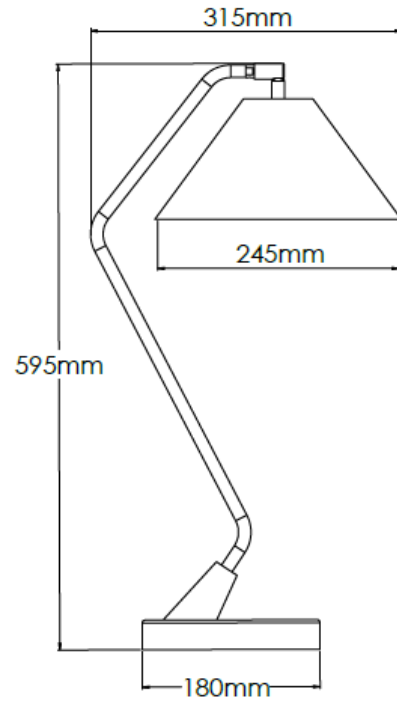

## Product Description

Brass table lamp with marble base and coolie pearl grey fabric shade

## Technical Specification

<b>MATERIAL</b>	Brass / Marble / Fabric	<b>IP Rating</b>	IP20
<b>FINISH</b>	Brushed Brass M3/BBR	<b>HEIGHT</b>	595mm
<b>LAMPHOLDER TYPE</b>	SES x 1	<b>WIDTH</b>	255mm
<b>RECOMMENDED LAMP</b>	Golf Ball	<b>DEPTH/PROJECTION</b>	315mm
<b>MAX WATTAGE</b>	12W	<b>BACK/CEILING PLATE</b>	N/A
<b>CERTIFICATIONS</b>	UKCA CE, UL	<b>BASE DIAMETER</b>	180mm
<b>DIMMABLE</b>	Mains - If lamps are compatible	<b>WEIGHT</b>	3kg
<b>CLASS I / II / III</b>	Class I	<b>SHADE MATERIAL</b>	Fabric