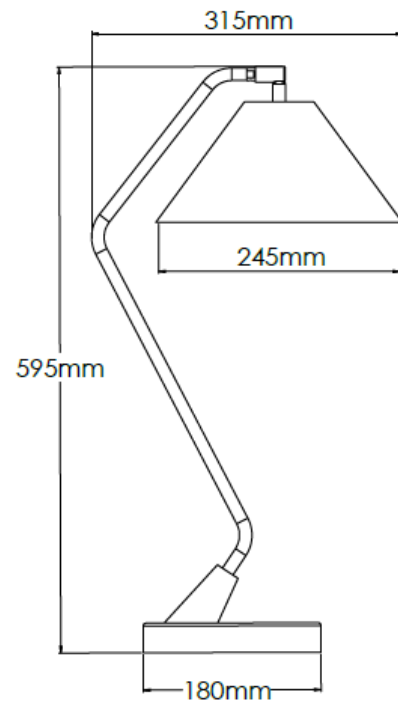

Product Description

Brass table lamp with marble base and coolie pearl grey fabric shade

Technical Specification

MATERIAL	Brass / Marble / Fabric	IP Rating	IP20
FINISH	Brushed Brass M3/BBR	HEIGHT	595mm
LAMPHOLDER TYPE	SES x 1	WIDTH	255mm
RECOMMENDED LAMP	Golf Ball	DEPTH/PROJECTION	315mm
MAX WATTAGE	12W	BACK/CEILING PLATE	N/A
CERTIFICATIONS	UKCA CE	BASE DIAMETER	180mm
DIMMABLE	Mains - If lamps are compatible	WEIGHT	3kg
CLASS I / II / III	Class I	SHADE MATERIAL	Fabric