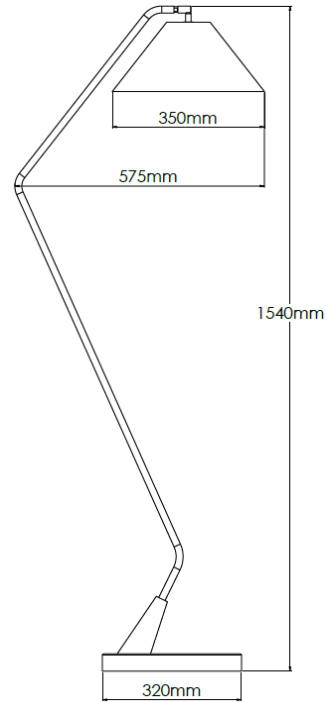

Product Description

Brass floor lamp with marble base and coolie pearl grey fabric shade

Technical Specification

MATERIAL	Brass / Marble / Fabric	IP Rating	IP20
FINISH	Brushed Brass M3/BBR	HEIGHT	1540mm
LAMPHOLDER TYPE	SES x 1	WIDTH	350mm
RECOMMENDED LAMP	Golf Ball	DEPTH/PROJECTION	575mm
MAX WATTAGE	12W	BACK/CEILING PLATE	N/A
CERTIFICATIONS	UKCA CE, UL	BASE DIAMETER	320mm
DIMMABLE	Mains - If lamps are compatible	WEIGHT	12kg
CLASS I / II / III	Class I	SHADE MATERIAL	Fabric