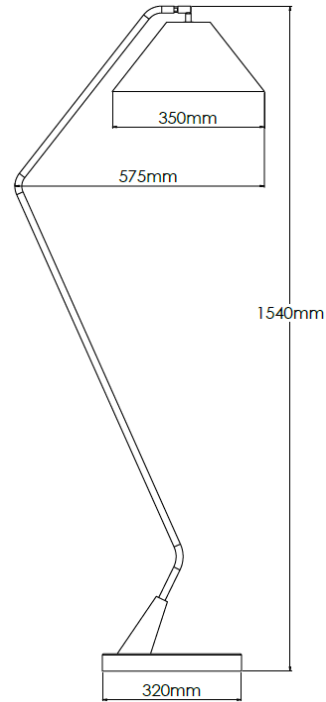

Product Description

Brass floor lamp with marble base and coolie pearl grey fabric shade

Technical Specification

MATERIAL	Brass / Marble / Fabric	IP Rating	IP20
FINISH	Brushed Brass M3/BBR	HEIGHT	1540mm
LAMPHOLDER TYPE	SES x 1	WIDTH	350mm
RECOMMENDED LAMP	Golf Ball	DEPTH/PROJECTION	575mm
MAX WATTAGE	12W	BACK/CEILING PLATE	N/A
CERTIFICATIONS	UKCA CE	BASE DIAMETER	320mm
DIMMABLE	Mains - If lamps are compatible	WEIGHT	12kg
CLASS I / II / III	Class I	SHADE MATERIAL	Fabric