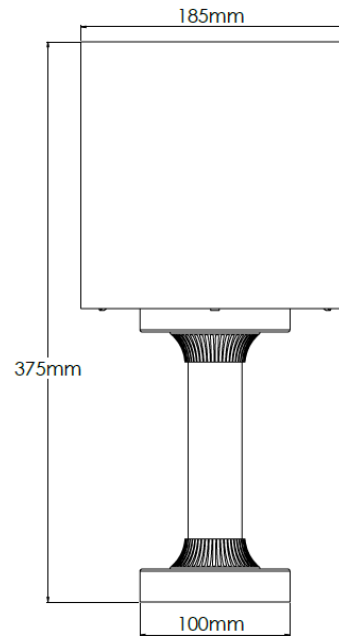

Product Description

Old English Light Rechargeable lamp with 6" cotton ivory pleated shade

Technical Specification

MATERIAL	Brass / Alabaster	IP Rating	IP20
FINISH	Old English Light M6/OEBL	HEIGHT	345mm
LAMPHOLDER TYPE	Rechargeable	WIDTH	155mm
RECOMMENDED LAMP	Smart Lamp SC5482	DEPTH/PROJECTION	155mm
MAX WATTAGE	N/A	BACK/CEILING PLATE	N/A
CERTIFICATIONS	UKCA CE	BASE DIAMETER	100mm
DIMMABLE	N/A	WEIGHT	3kg
CLASS I / II / III	N/A	SHADE MATERIAL	Fabric

Product Description

Old English Light Rechargeable lamp with 7" cotton ivory pleated shade

Technical Specification

MATERIAL	Brass / Alabaster	IP Rating	IP20
FINISH	Old English Light M6/OEBL	HEIGHT	375mm
LAMPHOLDER TYPE	Rechargeable	WIDTH	185mm
RECOMMENDED LAMP	Smart Lamp SC5482	DEPTH/PROJECTION	185mm
MAX WATTAGE	N/A	BACK/CEILING PLATE	N/A
CERTIFICATIONS	UKCA CE	BASE DIAMETER	100mm
DIMMABLE	N/A	WEIGHT	3kg
CLASS I / II / III	N/A	SHADE MATERIAL	Fabric

Product Description

Old English Light Rechargeable lamp with 6" snowdrift shade

Technical Specification

MATERIAL	Brass / Alabaster	IP Rating	IP20
FINISH	Old English Light M6/OEBL	HEIGHT	345mm
LAMPHOLDER TYPE	Rechargeable	WIDTH	155mm
RECOMMENDED LAMP	Smart Lamp SC5482	DEPTH/PROJECTION	155mm
MAX WATTAGE	N/A	BACK/CEILING PLATE	N/A
CERTIFICATIONS	UKCA CE	BASE DIAMETER	100mm
DIMMABLE	N/A	WEIGHT	3kg
CLASS I / II / III	N/A	SHADE MATERIAL	Fabric

Product Description

Old English Light Rechargeable lamp with 7" snowdrift shade

Technical Specification

MATERIAL	Brass / Alabaster	IP Rating	IP20
FINISH	Old English Light M6/OEBL	HEIGHT	375mm
LAMPHOLDER TYPE	Rechargeable	WIDTH	185mm
RECOMMENDED LAMP	Smart Lamp SC5482	DEPTH/PROJECTION	185mm
MAX WATTAGE	N/A	BACK/CEILING PLATE	N/A
CERTIFICATIONS	UKCA CE	BASE DIAMETER	100mm
DIMMABLE	N/A	WEIGHT	3kg
CLASS I / II / III	N/A	SHADE MATERIAL	Fabric