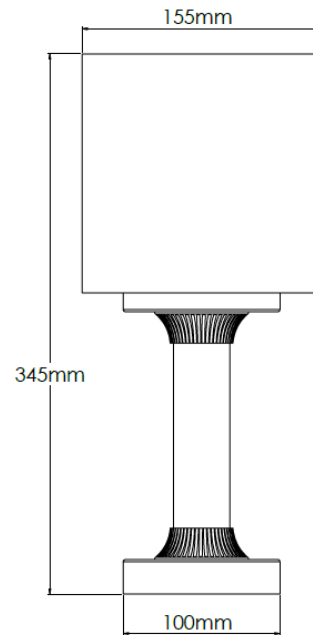

Product Description

Old English Light Rechargeable lamp with 6" cotton ivory pleated shade

Technical Specification

MATERIAL	Brass / Alabaster	IP Rating	IP20
FINISH	Old English Light M6/OEBL	HEIGHT	345mm
LAMPHOLDER TYPE	Rechargeable	WIDTH	155mm
RECOMMENDED LAMP	Smart Lamp SC5482	DEPTH/PROJECTION	155mm
MAX WATTAGE	N/A	BACK/CEILING PLATE	N/A
CERTIFICATIONS	UKCA CE	BASE DIAMETER	100mm
DIMMABLE	N/A	WEIGHT	3kg
CLASS I / II / III	N/A	SHADE MATERIAL	Fabric

Product Description

Old English Light Rechargeable lamp with 7" cotton ivory pleated shade

Technical Specification

MATERIAL	Brass / Alabaster	IP Rating	IP20
FINISH	Old English Light M6/OEBL	HEIGHT	375mm
LAMPHOLDER TYPE	Rechargeable	WIDTH	185mm
RECOMMENDED LAMP	Smart Lamp SC5482	DEPTH/PROJECTION	185mm
MAX WATTAGE	N/A	BACK/CEILING PLATE	N/A
CERTIFICATIONS	UKCA CE	BASE DIAMETER	100mm
DIMMABLE	N/A	WEIGHT	3kg
CLASS I / II / III	N/A	SHADE MATERIAL	Fabric

Product Description

Old English Light Rechargeable lamp with 6" snowdrift shade

Technical Specification

MATERIAL	Brass / Alabaster	IP Rating	IP20
FINISH	Old English Light M6/OEBL	HEIGHT	345mm
LAMPHOLDER TYPE	Rechargeable	WIDTH	155mm
RECOMMENDED LAMP	Smart Lamp SC5482	DEPTH/PROJECTION	155mm
MAX WATTAGE	N/A	BACK/CEILING PLATE	N/A
CERTIFICATIONS	UKCA CE	BASE DIAMETER	100mm
DIMMABLE	N/A	WEIGHT	3kg
CLASS I / II / III	N/A	SHADE MATERIAL	Fabric

Product Description

Old English Light Rechargeable lamp with 7" snowdrift shade

Technical Specification

MATERIAL	Brass / Alabaster	IP Rating	IP20
FINISH	Old English Light M6/OEBL	HEIGHT	375mm
LAMPHOLDER TYPE	Rechargeable	WIDTH	185mm
RECOMMENDED LAMP	Smart Lamp SC5482	DEPTH/PROJECTION	185mm
MAX WATTAGE	N/A	BACK/CEILING PLATE	N/A
CERTIFICATIONS	UKCA CE	BASE DIAMETER	100mm
DIMMABLE	N/A	WEIGHT	3kg
CLASS I / II / III	N/A	SHADE MATERIAL	Fabric