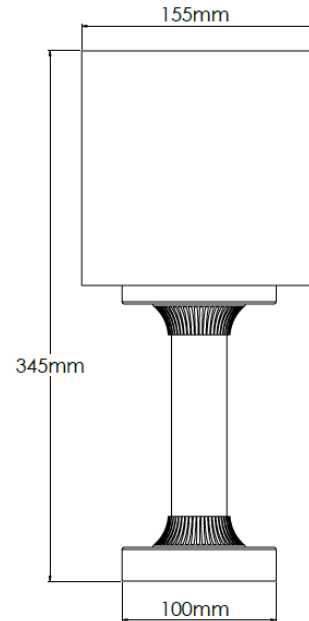

Product Description

Old English Light Rechargeable lamp with 6" cotton ivory pleated shade

Technical Specification

MATERIAL	Brass / Alabaster	IP Rating	IP20
FINISH	Old English Light M6/OEBL	HEIGHT	345mm
LAMPHOLDER TYPE	Rechargeable	WIDTH	155mm
RECOMMENDED LAMP	Smart Lamp SC5482	DEPTH/PROJECTION	155mm
MAX WATTAGE	N/A	BACK/CEILING PLATE	N/A
CERTIFICATIONS	UKCA CE	BASE DIAMETER	100mm
DIMMABLE	N/A	WEIGHT	3kg
CLASS I / II / III	N/A	SHADE MATERIAL	Fabric

Product Description

Old English Light Rechargeable lamp with 7" cotton ivory pleated shade

Technical Specification

MATERIAL	Brass / Alabaster	IP Rating	IP20
FINISH	Old English Light M6/OEBL	HEIGHT	375mm
LAMPHOLDER TYPE	Rechargeable	WIDTH	185mm
RECOMMENDED LAMP	Smart Lamp SC5482	DEPTH/PROJECTION	185mm
MAX WATTAGE	N/A	BACK/CEILING PLATE	N/A
CERTIFICATIONS	UKCA CE	BASE DIAMETER	100mm
DIMMABLE	N/A	WEIGHT	3kg
CLASS I / II / III	N/A	SHADE MATERIAL	Fabric

Product Description

Old English Light Rechargeable lamp with 6" snowdrift shade

Technical Specification

MATERIAL	Brass / Alabaster	IP Rating	IP20
FINISH	Old English Light M6/OEBL	HEIGHT	345mm
LAMPHOLDER TYPE	Rechargeable	WIDTH	155mm
RECOMMENDED LAMP	Smart Lamp SC5482	DEPTH/PROJECTION	155mm
MAX WATTAGE	N/A	BACK/CEILING PLATE	N/A
CERTIFICATIONS	UKCA CE	BASE DIAMETER	100mm
DIMMABLE	N/A	WEIGHT	3kg
CLASS I / II / III	N/A	SHADE MATERIAL	Fabric

Product Description

Old English Light Rechargeable lamp with 7" snowdrift shade

Technical Specification

MATERIAL	Brass / Alabaster	IP Rating	IP20
FINISH	Old English Light M6/OEBL	HEIGHT	375mm
LAMPHOLDER TYPE	Rechargeable	WIDTH	185mm
RECOMMENDED LAMP	Smart Lamp SC5482	DEPTH/PROJECTION	185mm
MAX WATTAGE	N/A	BACK/CEILING PLATE	N/A
CERTIFICATIONS	UKCA CE	BASE DIAMETER	100mm
DIMMABLE	N/A	WEIGHT	3kg
CLASS I / II / III	N/A	SHADE MATERIAL	Fabric