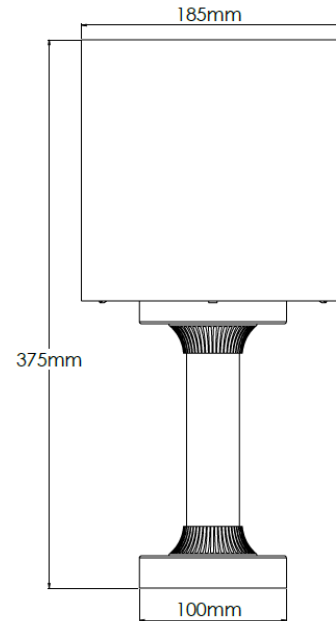

Product Description

Old English Light Rechargeable lamp with 6" cotton ivory pleated shade

Technical Specification

MATERIAL	Brass / Alabaster	IP Rating	IP20
FINISH	Old English Light M6/OEBL	HEIGHT	345mm
LAMPHOLDER TYPE	Rechargeable	WIDTH	155mm
RECOMMENDED LAMP	Smart Lamp SC5482	DEPTH/PROJECTION	155mm
MAX WATTAGE	N/A	BACK/CEILING PLATE	N/A
CERTIFICATIONS	UKCA CE	BASE DIAMETER	100mm
DIMMABLE	N/A	WEIGHT	3kg
CLASS I / II / III	N/A	SHADE MATERIAL	Fabric

Product Description

Old English Light Rechargeable lamp with 7" cotton ivory pleated shade

Technical Specification

MATERIAL	Brass / Alabaster	IP Rating	IP20
FINISH	Old English Light M6/OEBL	HEIGHT	375mm
LAMPHOLDER TYPE	Rechargeable	WIDTH	185mm
RECOMMENDED LAMP	Smart Lamp SC5482	DEPTH/PROJECTION	185mm
MAX WATTAGE	N/A	BACK/CEILING PLATE	N/A
CERTIFICATIONS	UKCA CE	BASE DIAMETER	100mm
DIMMABLE	N/A	WEIGHT	3kg
CLASS I / II / III	N/A	SHADE MATERIAL	Fabric

Product Description

Old English Light Rechargeable lamp with 6" snowdrift shade

Technical Specification

MATERIAL	Brass / Alabaster	IP Rating	IP20
FINISH	Old English Light M6/OEBL	HEIGHT	345mm
LAMPHOLDER TYPE	Rechargeable	WIDTH	155mm
RECOMMENDED LAMP	Smart Lamp SC5482	DEPTH/PROJECTION	155mm
MAX WATTAGE	N/A	BACK/CEILING PLATE	N/A
CERTIFICATIONS	UKCA CE	BASE DIAMETER	100mm
DIMMABLE	N/A	WEIGHT	3kg
CLASS I / II / III	N/A	SHADE MATERIAL	Fabric

Product Description

Old English Light Rechargeable lamp with 7" snowdrift shade

Technical Specification

MATERIAL	Brass / Alabaster	IP Rating	IP20
FINISH	Old English Light M6/OEBL	HEIGHT	375mm
LAMPHOLDER TYPE	Rechargeable	WIDTH	185mm
RECOMMENDED LAMP	Smart Lamp SC5482	DEPTH/PROJECTION	185mm
MAX WATTAGE	N/A	BACK/CEILING PLATE	N/A
CERTIFICATIONS	UKCA CE	BASE DIAMETER	100mm
DIMMABLE	N/A	WEIGHT	3kg
CLASS I / II / III	N/A	SHADE MATERIAL	Fabric