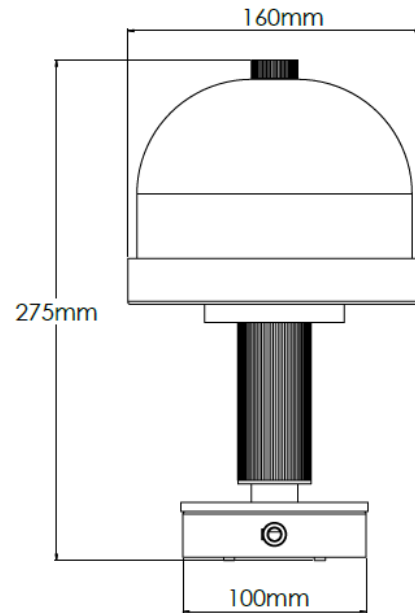

## Product Description

Brass rechargeable lamp with a granite detail and Reeded glass shade

## Technical Specification

<b>MATERIAL</b>	Brass / Granite	<b>IP Rating</b>	IP44
<b>FINISH</b>	Old English Light M6/OEBL	<b>HEIGHT</b>	275mm
<b>LAMPHOLDER TYPE</b>	Rechargeable	<b>WIDTH</b>	160mm
<b>RECOMMENDED LAMP</b>	Rechargeable LED	<b>DEPTH/PROJECTION</b>	160mm
<b>MAX WATTAGE</b>	N/A	<b>BACK/CEILING PLATE</b>	N/A
<b>CERTIFICATIONS</b>	UKCA CE, UL	<b>BASE DIAMETER</b>	100mm
<b>DIMMABLE</b>	N/A	<b>WEIGHT</b>	3kg
<b>CLASS I / II / III</b>	N/A	<b>SHADE MATERIAL</b>	Glass