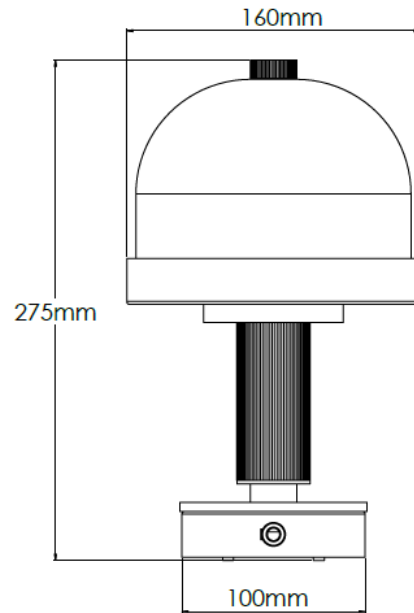

Product Description

Brass rechargeable lamp with a granite detail and Reeded glass shade

Technical Specification

MATERIAL	Brass / Granite	IP Rating	IP44
FINISH	Old English Light M6/OEBL	HEIGHT	275mm
LAMPHOLDER TYPE	Rechargeable	WIDTH	160mm
RECOMMENDED LAMP	Smart Lamp SC5482	DEPTH/PROJECTION	160mm
MAX WATTAGE	N/A	BACK/CEILING PLATE	N/A
CERTIFICATIONS	UKCA CE	BASE DIAMETER	100mm
DIMMABLE	N/A	WEIGHT	3kg
CLASS I / II / III	N/A	SHADE MATERIAL	Glass