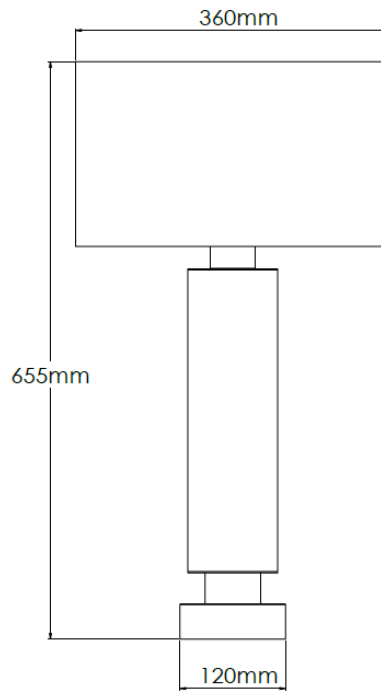

Product Description

Table lamp with verdigris finish and granite base

Technical Specification

MATERIAL	Brass / Granite	IP Rating	IP20
FINISH	Verdigris P6/PVDG	HEIGHT	655mm
LAMPHOLDER TYPE	E27 x 1	WIDTH	360mm
RECOMMENDED LAMP	GLS	DEPTH/PROJECTION	360mm
MAX WATTAGE	12W	BACK/CEILING PLATE	N/A
CERTIFICATIONS	UKCA CE	BASE DIAMETER	120mm
DIMMABLE	Mains - If lamps are compatible	WEIGHT	10kg
CLASS I / II / III	Class I	SHADE MATERIAL	Fabric