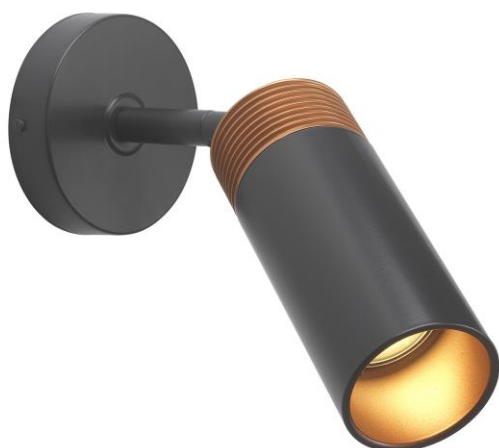

Product Description

A minimalist wall light finished in black and rose gold

Technical Specification

MATERIAL	Aluminium / Mild Steel	IP Rating	IP20
FINISH	P/C Matte Black P1/MBL	HEIGHT	160mm
LAMPHOLDER TYPE	GU10 x 1	WIDTH	100mm
RECOMMENDED LAMP	GU10	DEPTH/PROJECTION	280mm
MAX WATTAGE	5.5W	BACK/CEILING PLATE	100mm
CERTIFICATIONS	UKCA CE	BASE DIAMETER	N/A
DIMMABLE	Mains - If lamps are compatible	WEIGHT	2kg
CLASS I / II / III	Class I	SHADE MATERIAL	N/A