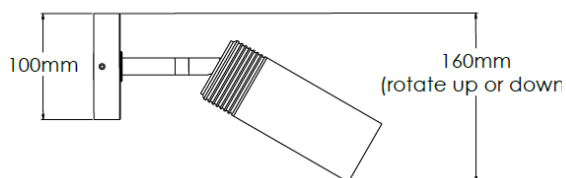

Product Description

A minimalist wall light finished in black and rose gold

Technical Specification

MATERIAL	Aluminium / Mild Steel	IP Rating	IP20
FINISH	P/C Matte Black P1/MBL	HEIGHT	160mm
LAMPHOLDER TYPE	GU10 x 1	WIDTH	100mm
RECOMMENDED LAMP	GU10	DEPTH/PROJECTION	280mm
MAX WATTAGE	5.5W	BACK/CEILING PLATE	100mm
CERTIFICATIONS	UKCA CE	BASE DIAMETER	N/A
DIMMABLE	Mains - If lamps are compatible	WEIGHT	2kg
CLASS I / II / III	Class I	SHADE MATERIAL	N/A