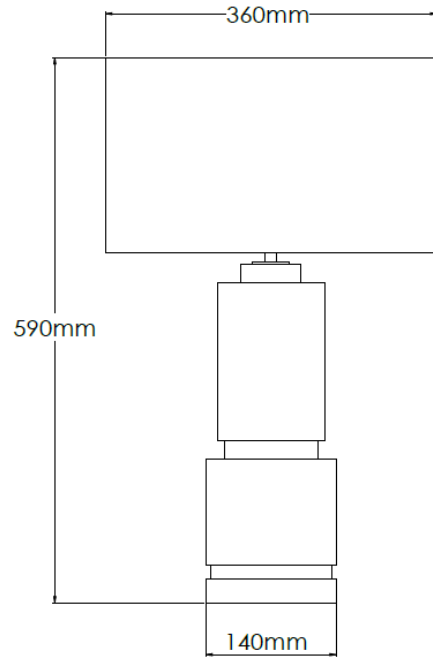

Product Description

Coral ceramic table lamp with brass base and snowdrift fabric shade

Technical Specification

MATERIAL	Ceramic / Brass	IP Rating	IP20
FINISH	Coral	HEIGHT	590mm
LAMPHOLDER TYPE	E27 x 1	WIDTH	360mm
RECOMMENDED LAMP	GLS	DEPTH/PROJECTION	360mm
MAX WATTAGE	12W	BACK/CEILING PLATE	N/A
CERTIFICATIONS	UKCA CE, UL	BASE DIAMETER	140mm
DIMMABLE	Mains - If lamps are compatible	WEIGHT	8kg
CLASS I / II / III	Class I	SHADE MATERIAL	Fabric

Product Description

Ivory ceramic table lamp with brass base and flint fabric shade

Technical Specification

MATERIAL	Ceramic / Brass	IP Rating	IP20
FINISH	Ivory	HEIGHT	590mm
LAMPHOLDER TYPE	E27 x 1	WIDTH	360mm
RECOMMENDED LAMP	GLS	DEPTH/PROJECTION	360mm
MAX WATTAGE	12W	BACK/CEILING PLATE	N/A
CERTIFICATIONS	UKCA CE, UL	BASE DIAMETER	140mm
DIMMABLE	Mains - If lamps are compatible	WEIGHT	8kg
CLASS I / II / III	Class I	SHADE MATERIAL	Fabric

Product Description

Blue ceramic table lamp with brass base and pearl grey fabric shade

Technical Specification

MATERIAL	Ceramic /	IP Rating	IP20
FINISH	Brass Prussian	HEIGHT	590mm
LAMPHOLDER TYPE	Blue E27 x 1	WIDTH	360mm
RECOMMENDED LAMP	GLS	DEPTH/PROJECTION	360mm
MAX WATTAGE	12W	BACK/CEILING PLATE	N/A
CERTIFICATIONS	UKCA CE, UL	BASE DIAMETER	140mm
DIMMABLE	Mains - If lamps are compatible	WEIGHT	8kg
CLASS I / II / III	Class I	SHADE MATERIAL	Fabric