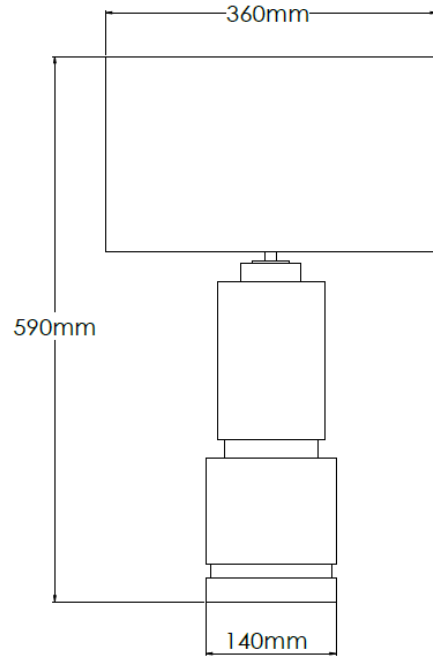

Product Description

Coral ceramic table lamp with brass base and snowdrift fabric shade

Technical Specification

MATERIAL	Ceramic / Brass	IP Rating	IP20
FINISH	Coral	HEIGHT	590mm
LAMPHOLDER TYPE	E27 x 1	WIDTH	360mm
RECOMMENDED LAMP	GLS	DEPTH/PROJECTION	360mm
MAX WATTAGE	12W	BACK/CEILING PLATE	N/A
CERTIFICATIONS	UKCA CE, UL	BASE DIAMETER	140mm
DIMMABLE	Mains - If lamps are compatible	WEIGHT	8kg
CLASS I / II / III	Class I	SHADE MATERIAL	Fabric

Product Description

Ivory ceramic table lamp with brass base and flint fabric shade

Technical Specification

MATERIAL	Ceramic / Brass	IP Rating	IP20
FINISH	Ivory	HEIGHT	590mm
LAMPHOLDER TYPE	E27 x 1	WIDTH	360mm
RECOMMENDED LAMP	GLS	DEPTH/PROJECTION	360mm
MAX WATTAGE	12W	BACK/CEILING PLATE	N/A
CERTIFICATIONS	UKCA CE, UL	BASE DIAMETER	140mm
DIMMABLE	Mains - If lamps are compatible	WEIGHT	8kg
CLASS I / II / III	Class I	SHADE MATERIAL	Fabric

Product Description

Blue ceramic table lamp with brass base and pearl grey fabric shade

Technical Specification

MATERIAL	Ceramic /	IP Rating	IP20
FINISH	Brass Prussian	HEIGHT	590mm
LAMPHOLDER TYPE	Blue E27 x 1	WIDTH	360mm
RECOMMENDED LAMP	GLS	DEPTH/PROJECTION	360mm
MAX WATTAGE	12W	BACK/CEILING PLATE	N/A
CERTIFICATIONS	UKCA CE, UL	BASE DIAMETER	140mm
DIMMABLE	Mains - If lamps are compatible	WEIGHT	8kg
CLASS I / II / III	Class I	SHADE MATERIAL	Fabric