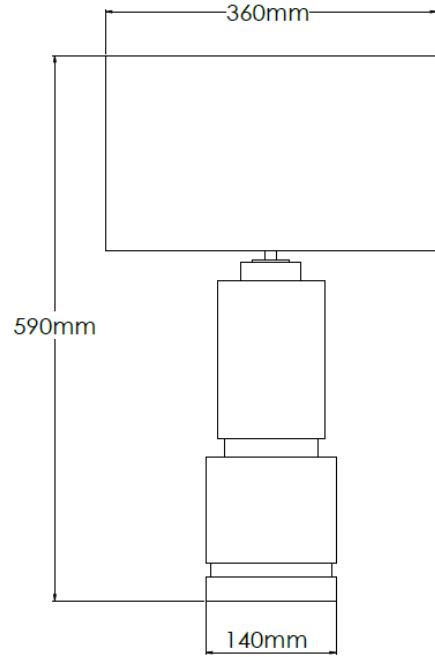

Product Description

Coral ceramic table lamp with brass base and snowdrift fabric shade

Technical Specification

MATERIAL	Ceramic / Brass	IP Rating	IP20
FINISH	Coral	HEIGHT	590mm
LAMPHOLDER TYPE	E27 x 1	WIDTH	360mm
RECOMMENDED LAMP	GLS	DEPTH/PROJECTION	360mm
MAX WATTAGE	12W	BACK/CEILING PLATE	N/A
CERTIFICATIONS	UKCA CE	BASE DIAMETER	140mm
DIMMABLE	Mains - If lamps are compatible	WEIGHT	8kg
CLASS I / II / III	Class I	SHADE MATERIAL	Fabric

Product Description

Ivory ceramic table lamp with brass base and , int fabric shade

Technical Specification

MATERIAL	Ceramic / Brass	IP Rating	IP20
FINISH	Ivory	HEIGHT	590mm
LAMPHOLDER TYPE	E27 x 1	WIDTH	360mm
RECOMMENDED LAMP	GLS	DEPTH/PROJECTION	360mm
MAX WATTAGE	12W	BACK/CEILING PLATE	N/A
CERTIFICATIONS	UKCA CE	BASE DIAMETER	140mm
DIMMABLE	Mains - If lamps are compatible	WEIGHT	8kg
CLASS I / II / III	Class I	SHADE MATERIAL	Fabric

Product Description

Blue ceramic table lamp with brass base and pearl grey fabric shade

Technical Specification

MATERIAL	Ceramic / Brass	IP Rating	IP20
FINISH	Prussian Blue	HEIGHT	590mm
LAMPHOLDER TYPE	E27 x 1	WIDTH	360mm
RECOMMENDED LAMP	GLS	DEPTH/PROJECTION	360mm
MAX WATTAGE	12W	BACK/CEILING PLATE	N/A
CERTIFICATIONS	UKCA CE	BASE DIAMETER	140mm
DIMMABLE	Mains - If lamps are compatible	WEIGHT	8kg
CLASS I / II / III	Class I	SHADE MATERIAL	Fabric