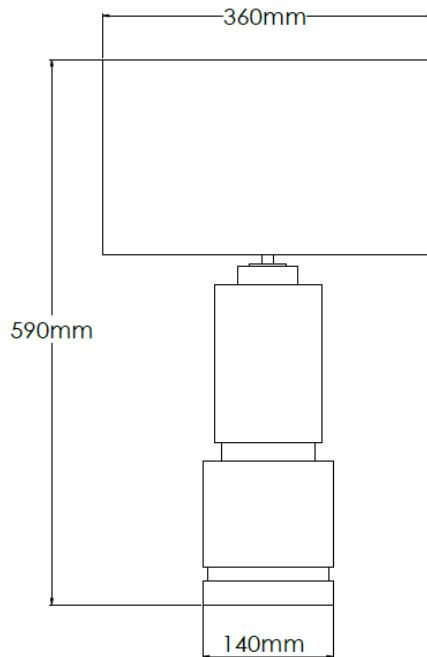

Product Description

Coral ceramic table lamp with brass base and snowdrift fabric shade

Technical Specification

MATERIAL	Ceramic / Brass	IP Rating	IP20
FINISH	Coral	HEIGHT	590mm
LAMPHOLDER TYPE	E27 x 1	WIDTH	360mm
RECOMMENDED LAMP	GLS	DEPTH/PROJECTION	360mm
MAX WATTAGE	12W	BACK/CEILING PLATE	N/A
CERTIFICATIONS	UKCA CE	BASE DIAMETER	140mm
DIMMABLE	Mains - If lamps are compatible	WEIGHT	8kg
CLASS I / II / III	Class I	SHADE MATERIAL	Fabric

Product Description

Ivory ceramic table lamp with brass base and , int fabric shade

Technical Specification

MATERIAL	Ceramic / Brass	IP Rating	IP20
FINISH	Ivory	HEIGHT	590mm
LAMPHOLDER TYPE	E27 x 1	WIDTH	360mm
RECOMMENDED LAMP	GLS	DEPTH/PROJECTION	360mm
MAX WATTAGE	12W	BACK/CEILING PLATE	N/A
CERTIFICATIONS	UKCA CE	BASE DIAMETER	140mm
DIMMABLE	Mains - If lamps are compatible	WEIGHT	8kg
CLASS I / II / III	Class I	SHADE MATERIAL	Fabric

Product Description

Blue ceramic table lamp with brass base and pearl grey fabric shade

Technical Specification

MATERIAL	Ceramic / Brass	IP Rating	IP20
FINISH	Prussian Blue	HEIGHT	590mm
LAMPHOLDER TYPE	E27 x 1	WIDTH	360mm
RECOMMENDED LAMP	GLS	DEPTH/PROJECTION	360mm
MAX WATTAGE	12W	BACK/CEILING PLATE	N/A
CERTIFICATIONS	UKCA CE	BASE DIAMETER	140mm
DIMMABLE	Mains - If lamps are compatible	WEIGHT	8kg
CLASS I / II / III	Class I	SHADE MATERIAL	Fabric