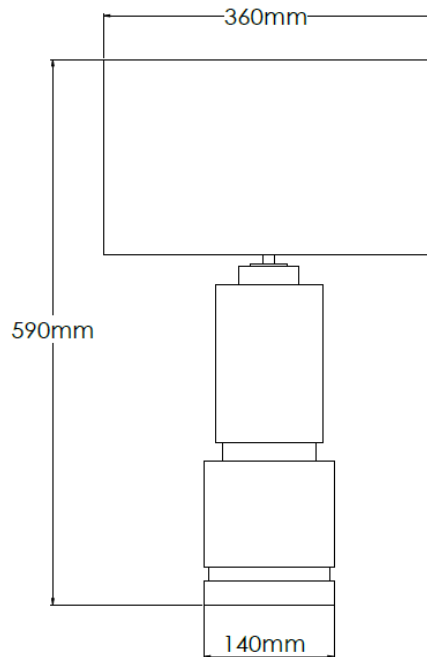

Product Description

Coral ceramic table lamp with brass base and snowdrift fabric shade

Technical Specification

MATERIAL	Ceramic / Brass	IP Rating	IP20
FINISH	Coral	HEIGHT	590mm
LAMPHOLDER TYPE	E27 x 1	WIDTH	360mm
RECOMMENDED LAMP	GLS	DEPTH/PROJECTION	360mm
MAX WATTAGE	12W	BACK/CEILING PLATE	N/A
CERTIFICATIONS	UKCA CE	BASE DIAMETER	140mm
DIMMABLE	Mains - If lamps are compatible	WEIGHT	8kg
CLASS I / II / III	Class I	SHADE MATERIAL	Fabric

Product Description

Ivory ceramic table lamp with brass base and , int fabric shade

Technical Specification

MATERIAL	Ceramic / Brass	IP Rating	IP20
FINISH	Ivory	HEIGHT	590mm
LAMPHOLDER TYPE	E27 x 1	WIDTH	360mm
RECOMMENDED LAMP	GLS	DEPTH/PROJECTION	360mm
MAX WATTAGE	12W	BACK/CEILING PLATE	N/A
CERTIFICATIONS	UKCA CE	BASE DIAMETER	140mm
DIMMABLE	Mains - If lamps are compatible	WEIGHT	8kg
CLASS I / II / III	Class I	SHADE MATERIAL	Fabric

Product Description

Blue ceramic table lamp with brass base and pearl grey fabric shade

Technical Specification

MATERIAL	Ceramic / Brass	IP Rating	IP20
FINISH	Prussian Blue	HEIGHT	590mm
LAMPHOLDER TYPE	E27 x 1	WIDTH	360mm
RECOMMENDED LAMP	GLS	DEPTH/PROJECTION	360mm
MAX WATTAGE	12W	BACK/CEILING PLATE	N/A
CERTIFICATIONS	UKCA CE	BASE DIAMETER	140mm
DIMMABLE	Mains - If lamps are compatible	WEIGHT	8kg
CLASS I / II / III	Class I	SHADE MATERIAL	Fabric