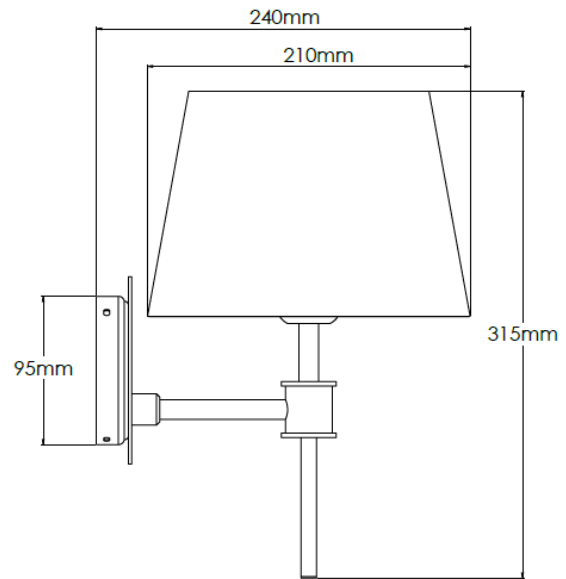

## Product Description

Brass wall light with carbonne detailing and saxon oyster fabric shade

## Technical Specification

<b>MATERIAL</b>	Mild Steel / Fabric	<b>IP Rating</b>	IP20
<b>FINISH</b>	Light Antique P2/LAQ	<b>HEIGHT</b>	315mm
<b>LAMPHOLDER TYPE</b>	E27 x 1	<b>WIDTH</b>	210mm
<b>RECOMMENDED LAMP</b>	GLS	<b>DEPTH/PROJECTION</b>	240mm
<b>MAX WATTAGE</b>	12W	<b>BACK/CEILING PLATE</b>	95mm
<b>CERTIFICATIONS</b>	UKCA CE	<b>BASE DIAMETER</b>	N/A
<b>DIMMABLE</b>	Mains - If lamps are compatible	<b>WEIGHT</b>	1.5kg
<b>CLASS I / II / III</b>	Class I	<b>SHADE MATERIAL</b>	Fabric