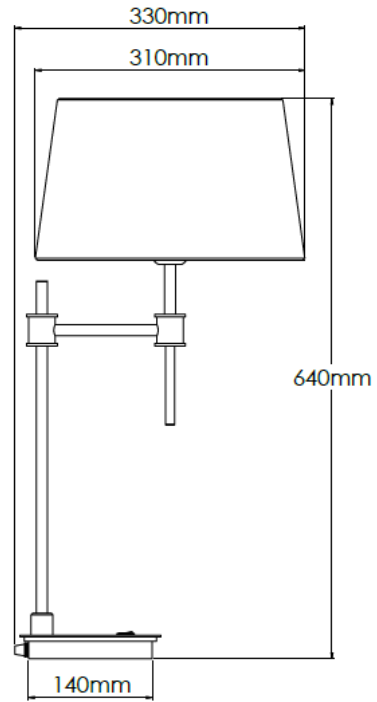

Product Description

Brass table lamp with carbonne detailing and saxon oyster fabric shade

Technical Specification

MATERIAL	Mild Steel / Fabric	IP Rating	IP20
FINISH	Light Antique P2/LAQ	HEIGHT	640mm
LAMPHOLDER TYPE	E27 x 1	WIDTH	310mm
RECOMMENDED LAMP	GLS	DEPTH/PROJECTION	330mm
MAX WATTAGE	12W	BACK/CEILING PLATE	N/A
CERTIFICATIONS	UKCA CE	BASE DIAMETER	140mm
DIMMABLE	Mains - If lamps are compatible	WEIGHT	3kg
CLASS I / II / III	Class I	SHADE MATERIAL	Fabric