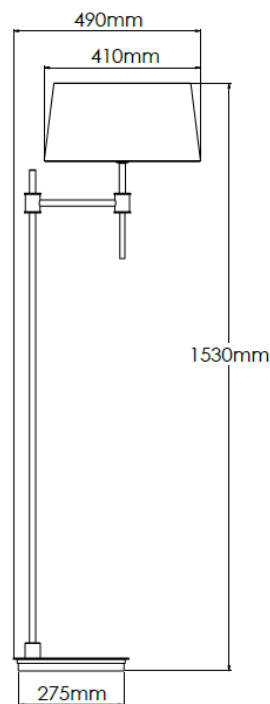

## Product Description

Brass floor lamp with carbonne detailing and saxon oyster fabric shade

## Technical Specification

<b>MATERIAL</b>	Mild Steel / Fabric	<b>IP Rating</b>	IP20
<b>FINISH</b>	Light Antique P2/LAQ	<b>HEIGHT</b>	1530mm
<b>LAMPHOLDER TYPE</b>	E27 x 1	<b>WIDTH</b>	410mm
<b>RECOMMENDED LAMP</b>	GLS	<b>DEPTH/PROJECTION</b>	490mm
<b>MAX WATTAGE</b>	12W	<b>BACK/CEILING PLATE</b>	N/A
<b>CERTIFICATIONS</b>	UKCA CE	<b>BASE DIAMETER</b>	275mm
<b>DIMMABLE</b>	Mains - If lamps are compatible	<b>WEIGHT</b>	10kg
<b>CLASS I / II / III</b>	Class I	<b>SHADE MATERIAL</b>	Fabric